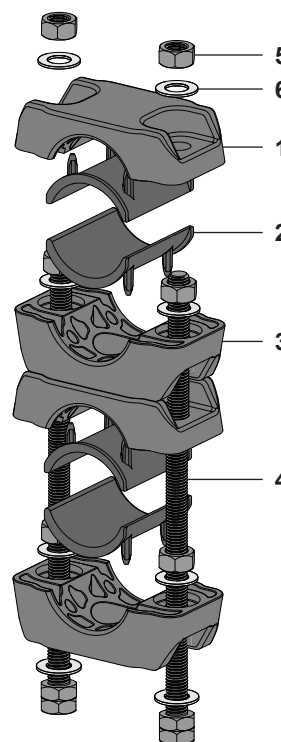

INSTALLATION INSTRUCTIONS

EPP-3949-7/22

Single Cable Cleats

Available sizes:

- CC15-26-FM-DOUB
- CC26-38-FM-DOUB
- CC38-50-FM-DOUB
- CC50-75-FM-DOUB
- CC75-100-FM-DOUB
- CC100-135-FM-DOUB

TE's Cable Accessories

#	Part Description	Qty.
1	Cleat top	2 pcs
2	EPDM insert	4 pcs
3	Cleat bottom	2 pcs
4	Stud	2 pcs
5	Nut	6 pcs
6	Washer	2 pcs
7	Half nut	4 pcs
8	Installation instructions	1 pc

Connect with us: [TE.com/energy-contact](https://www.te.com/energy-contact)