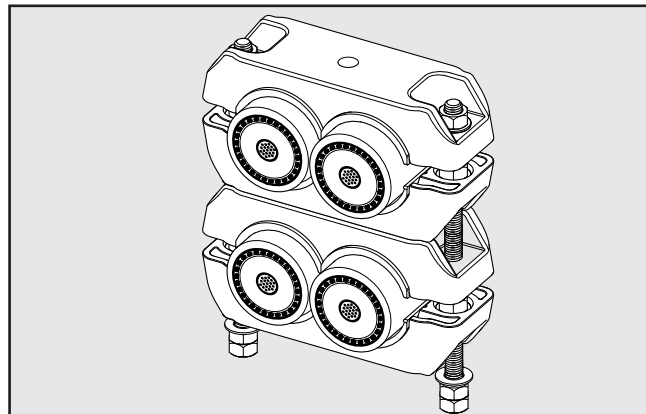

# INSTALLATION INSTRUCTIONS

EPP-3944-7/22

Available sizes:

- CCD15-26-FM-DOUB
- CCD26-38-FM-DOUB
- CCD38-50-FM-DOUB
- CCD50-63-FM-DOUB
- CCD63-75-FM-DOUB

TE's Cable Accessories

## Dual Cable Cleats (Stacked)

#	Part Description	Qty.
1	Cleat top / bottom	4 pc
2	EPDM insert	8 pcs
3	Stud	2 pcs
4	Washer	8 pcs
5	Nut	6 pcs
6	Half nut	4 pcs
7	Installation instructions	1 pc

Connect with us: [TE.com/energy-contact](https://www.te.com/energy-contact)