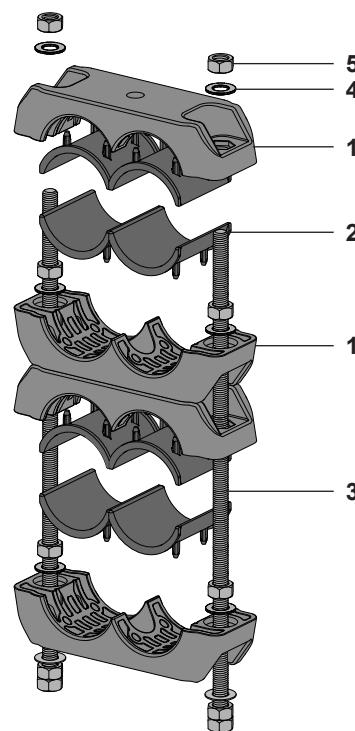

# INSTALLATION INSTRUCTIONS

EPP-3944-7/22

Available sizes:

- CCD15-26-FM-DOUB
- CCD26-38-FM-DOUB
- CCD38-50-FM-DOUB
- CCD50-63-FM-DOUB
- CCD63-75-FM-DOUB

TE's Cable Accessories

## Dual Cable Cleats (Stacked)

#	Part Description	Qty.
1	Cleat top / bottom	4 pc
2	EPDM insert	8 pcs
3	Stud	2 pcs
4	Washer	8 pcs
5	Nut	6 pcs
6	Half nut	4 pcs
7	Installation instructions	1 pc

Connect with us: [TE.com/energy-contact](https://www.te.com/energy-contact)