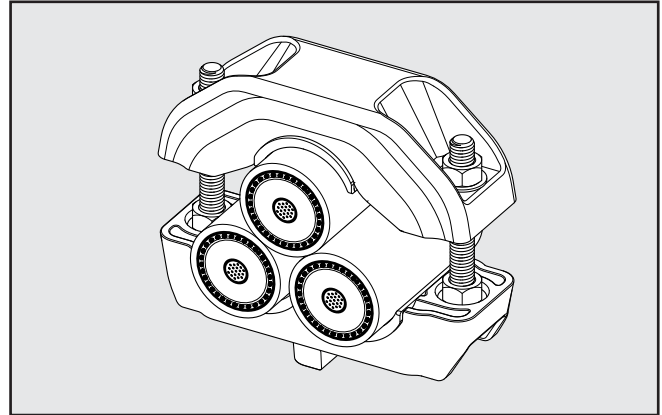

# INSTALLATION INSTRUCTIONS

EPP-3836-7/21

Available sizes:

- CCT26-38-CM
- CCT38-50-CM
- CCT50-63-CM
- CCT63-75-CM

### TE's Cable Accessories

#	Part Description	Qty.
1	Cleat top	1 pc
2	EPDM insert	3 pcs
3	Screw	2 pcs
4	Washer	4 pcs
5	Nut	4 pcs
6	Cleat bottom	1 pc
7	Installation instructions	1 pc
8	Center mount hardware*	NA