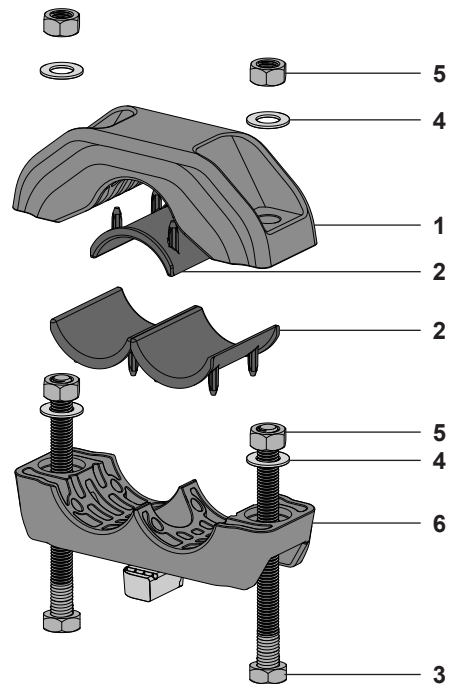

Connect with us: [TE.com/energy-contact](https://www.te.com/energy-contact)

Please dispose of all waste according to environmental regulations.

For more information: [TE.com/energy](https://www.te.com/energy)

The Information contained in these installation instructions is for use only by installers trained to make electrical power installations and is intended to describe the correct method of installation for this product. However, TE Connectivity has no control over the field conditions which influence product installation.

It is the user's responsibility to determine the suitability of the installation method in the user's field conditions.

TE Connectivity's only obligations are those in TE Connectivity's standard Conditions of Sale for this product and in no case will TE Connectivity be liable for any other incidental, indirect or consequential damages arising from the use or misuse of the products.

Raychem, TE, TE Connectivity and TE connectivity (logo) are trademarks. © 2021 TE Connectivity. All Rights Reserved.