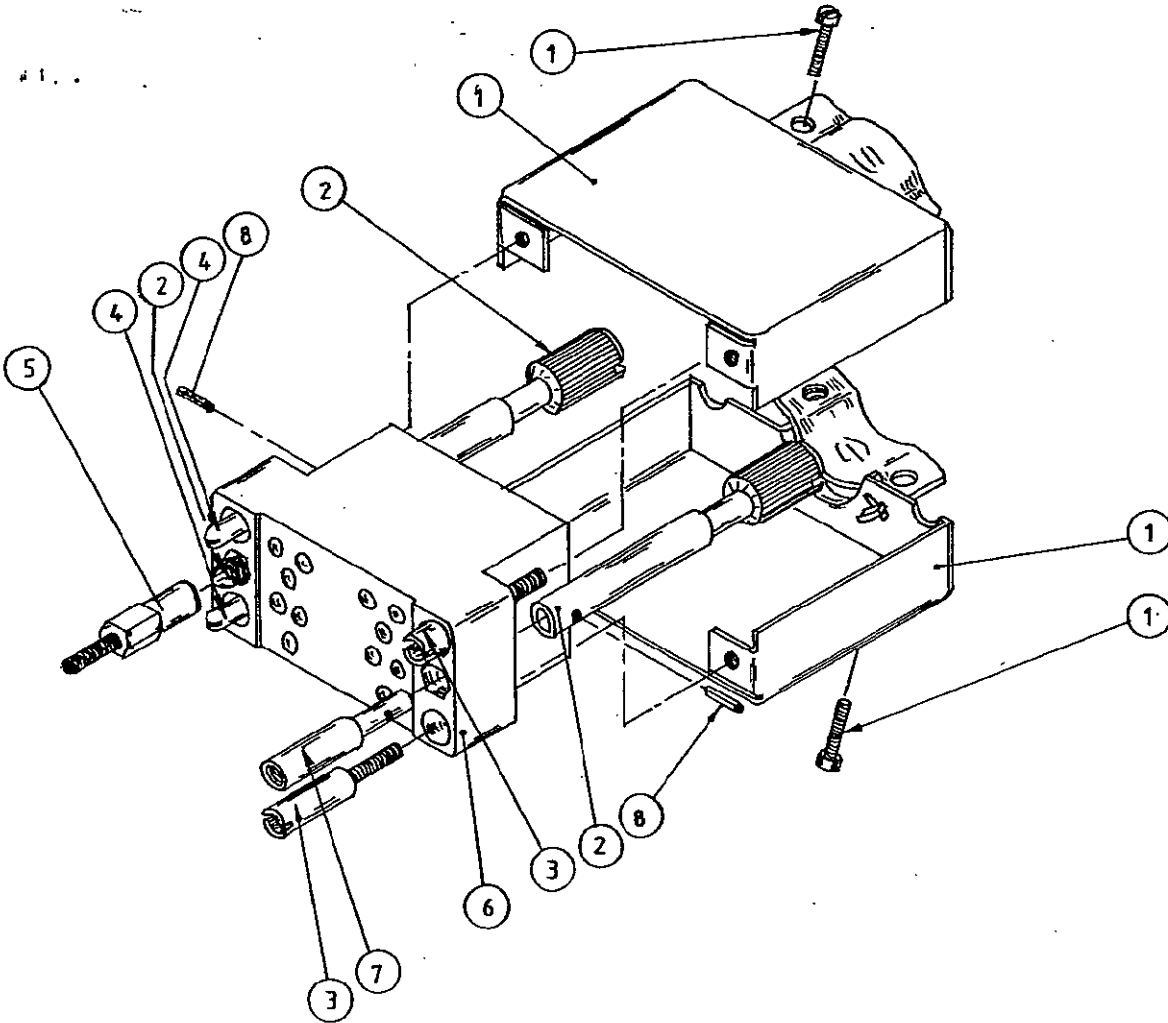

TYPICAL ASSEMBLY

**IS 1075 GB**  
 RELEASED 21-4-77  
 REVISED 11-10-78

50 WAY M SERIES KIT PARTS LIST

|            |  |        |         |
|------------|--|--------|---------|
| 200277-4   | 50 WAY FEMALE RECT. BLOCK                | 1      | 6       |
| 200532-2   | 50 M SERIES SHIELD                       | 1      | 1       |
| 51565-2    | COAX. CON. SUB. MIN. SOC. ASSY.          | 8      | -       |
| 1-332057-0 | FERRULE                                  | 8      | -       |
| 201580-1   | CONT. SOCKET ASSY. <sup>24-20</sup> WIFE | 50     | -       |
| 200788-4   | GUIDE PIN                                | 2      | 4       |
| 203963-4   | GUIDE PIN                                | 2      | 3       |
| 200773-2   | NUT                                      | 4      | -       |
| 200503-1   | WASHER                                   | 4      | -       |
| 200866-2   | JACK SCREW BODY                          | 2      | 2       |
| 200864-4   | JACK SCREW TIP-MALE                      | 1      | 5       |
| 200865-4   | JACK SCREW TIP-FEMALE                    | 1      | 7       |
| 201501-1   | JACK SCREW PIN-SPIRAL                    | 2      | 8       |
| PART N°    | DESCRIPTION                              | N° OFF | ITEM N° |