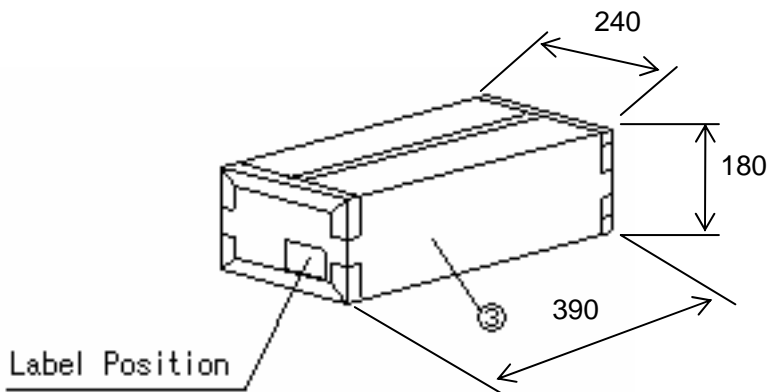

1.Inner Package

100 pcs / 1Box
(Material : Pasteboard)

100 pcs / 1Box x 10Boxes
Total : 1,000 pcs

2.External Package

Total : 1,000 pcs / Shipping Box
Gross : 7.50 kg

Dimensions unit : mm

ITEM No	DESCRIPTION	AMP PART No.	QTY.
①	BOX	1461704-1	10
②	INSIDE CARTON	3-1440806-2	2
③	OUTSIDE CARTON	3-1440806-4	1