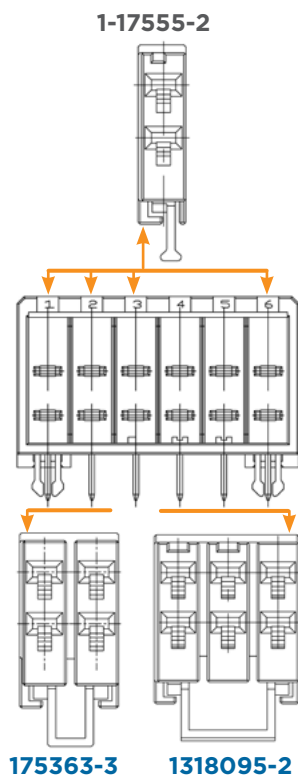

Mating Example

Type	TAB F/H		TAB P/M		H-HDR			V-HDR			H-HDR														
	Pos.#		Pos.#		Pos.#			Pos.#			Pos.#														
P/N	917242-6	3-917242-6	917242-8	3-917242-8	917241-6	3-917241-6	917241-8	3-917241-8	1376133-2	1376133-5	177555-2	177555-3	177555-5	175365-2	175365-3	175365-5	316516-2	316516-3	316516-5	316517-2	316517-3	316517-5	1-177555-2	3-175365-2	
Pos.#	P/N	Color	KEY	KEY LESS			KEY LESS			X						X			MIXED KEY						
2	175362-1	Black	X	Y	Y	Y	Y	Y	Y	Y	Y	Y	Y	Y	Y	Y	Y	Y	Y	Y	Y	Y	Y	Y	Y
	175362-2	Black	X	Y	Y	Y	Y	Y	Y	Y	Y	Y	Y	Y	Y	Y	Y	Y	Y	Y	Y	Y	Y	Y	Y
	175362-3	Black	Y	Y	Y	Y	Y	Y	Y	Y	Y													Y	
4	175363-1	Black	XX	Y	Y	Y	Y	Y	Y	Y	Y	Y	Y	Y	Y	Y	Y	Y	Y	Y	Y	Y	Y	Y	Y
	175363-2	Black	XX	Y	Y	Y	Y	Y	Y	Y	Y	Y	Y	Y	Y	Y	Y	Y	Y	Y	Y	Y	Y	Y	Y
	175363-3	Black	nn	Y	Y	Y	Y	Y	Y	Y	Y													Y	Y
6	1318095-1	Black	XXX	Y	Y	Y	Y	Y	Y	Y	Y			Y	Y	Y	Y	Y	Y	Y	Y	Y	Y	Y	Y
	1318095-2	Black	XXn	Y	Y	Y	Y	Y	Y	Y	Y													Y	Y

* 175362-2 is "Without Lock Arm"   * 175363-2 is "Low Lock Arm"   * 3-917242-x and 3-917241-x have "circuit mark on top".
* Plating : xxxxxx-2: Au 0.38u , xxxxxx-3: Au 0.76u , xxxxxx-5: Sn