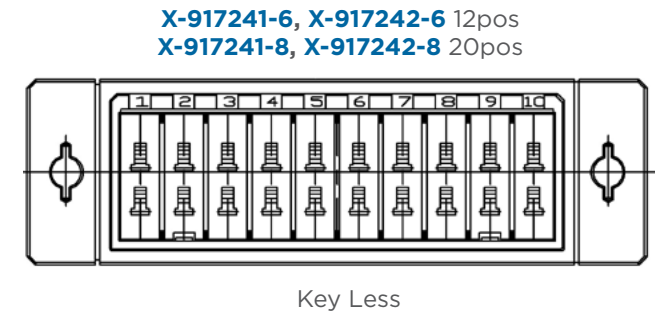

DYNAMIC 3500 SERIES

REC HSG

TAB HSG

H-HDR

V-HDR

Mating Example

Type	TAB F/H		TAB P/M		H-HDR			V-HDR			H-HDR														
	Pos.#		Pos.#		Pos.#			Pos.#			Pos.#														
P/N	917242-6	3-917242-6	917242-8	3-917242-8	917241-6	3-917241-6	917241-8	3-917241-8	1376133-2	1376133-5	177555-2	177555-3	177555-5	175365-2	175365-3	175365-5	316516-2	316516-3	316516-5	316517-2	316517-3	316517-5	1-177555-2	3-175365-2	
Pos.#	P/N	Color	KEY	KEY LESS			KEY LESS			X						X			MIXED KEY						
2	175362-1	Black	X	Y	Y	Y	Y	Y	Y	Y	Y	Y	Y	Y	Y	Y	Y	Y	Y	Y	Y	Y	Y	Y	Y
	175362-2	Black	X	Y	Y	Y	Y	Y	Y	Y	Y	Y	Y	Y	Y	Y	Y	Y	Y	Y	Y	Y	Y	Y	Y
	175362-3	Black	Y	Y	Y	Y	Y	Y	Y	Y	Y													Y	
4	175363-1	Black	XX	Y	Y	Y	Y	Y	Y	Y	Y	Y	Y	Y	Y	Y	Y	Y	Y	Y	Y	Y	Y	Y	Y
	175363-2	Black	XX	Y	Y	Y	Y	Y	Y	Y	Y	Y	Y	Y	Y	Y	Y	Y	Y	Y	Y	Y	Y	Y	Y
	175363-3	Black	nn	Y	Y	Y	Y	Y	Y	Y	Y													Y	Y
6	1318095-1	Black	XXX	Y	Y	Y	Y	Y	Y	Y	Y			Y	Y	Y	Y	Y	Y	Y	Y	Y	Y	Y	Y
	1318095-2	Black	XXn	Y	Y	Y	Y	Y	Y	Y	Y													Y	Y

* 175362-2 is "Without Lock Arm"   * 175363-2 is "Low Lock Arm"   * 3-917242-x and 3-917241-x have "circuit mark on top".
* Plating : xxxxxx-2: Au 0.38u , xxxxxx-3: Au 0.76u , xxxxxx-5: Sn