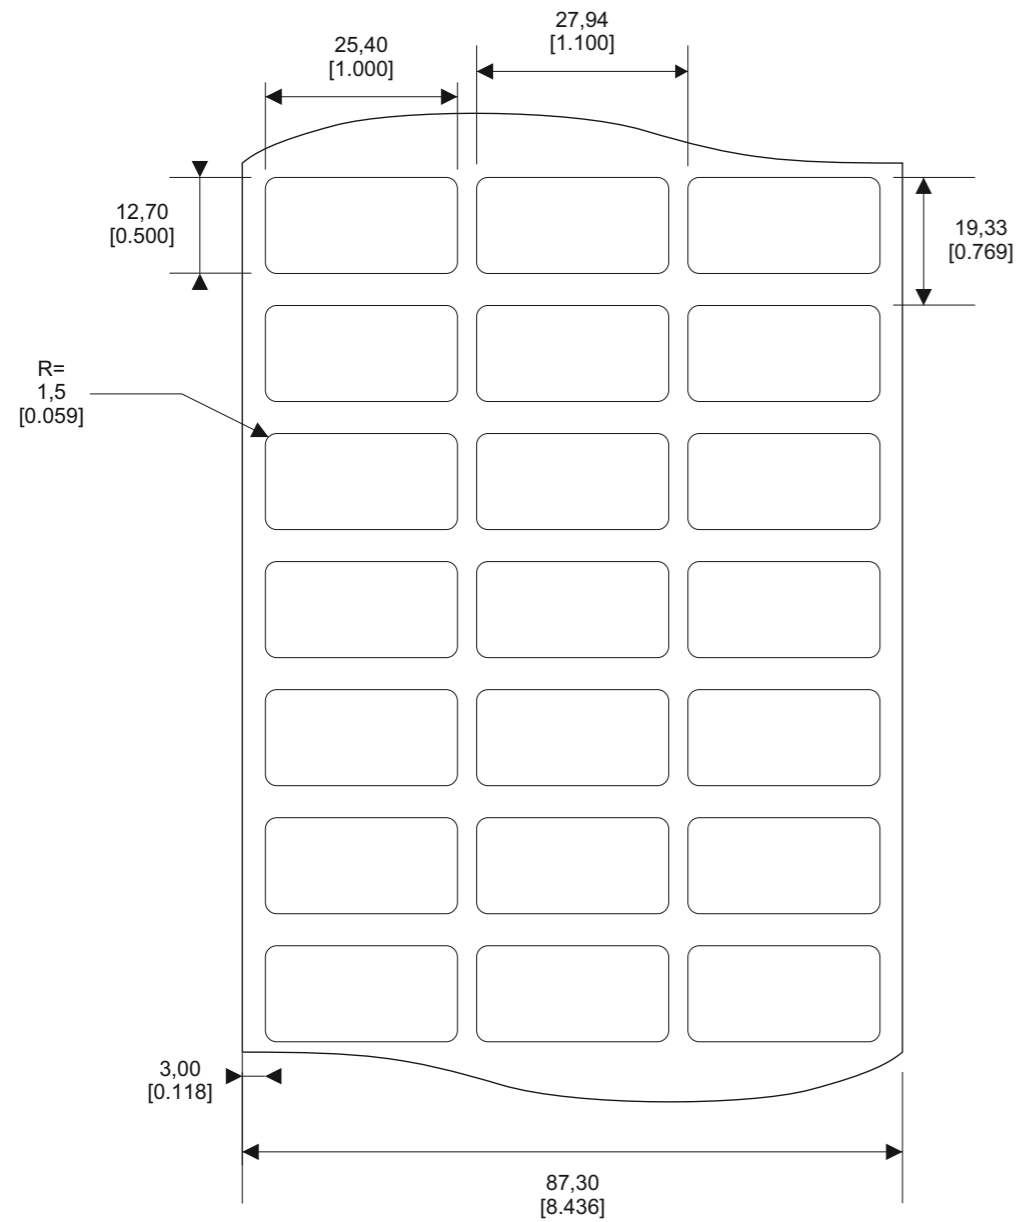

P	LTR	DESCRIPTION	DATE	DWN	APVD
	A1	NEW DRAWING	01.04.2020	SI	SI

TAMPER-PROOF LABELS OVERVIEW

SERIES	PART NO.	DESCRIPTION	MATERIAL	TTDS
MV	F54250-000	MV-254127-10-8A	SV7000, Polyester silver (0,077 mm), Acrylic adhesive with „VOID“ Pattern	TTDS-084
TN	F64200-000	TN-254127-10-9	PE7021, Polyethylene destructive white matt (0,07 mm), Acrylic adhesive	TTDS-091

Quantity per roll: 10.000 PCs
 Labels across: 3
 Winding: outside
 length of roll: 64,5 m

approx. Ø 138-142 [5.434-5.591]

All dimensions in mm [inch]
 labels are centered on the liner as long as not declared separately

LABEL BUILD DETAILS		TOLERANCES mm [INCH]		THIS DRAWING IS A CONTROLLED DOCUMENT		DWN S. Iser / 01.04.2020 DATE		TE Connectivity														
SUBSTRATE		LABEL HEIGHT:	±0,3 [0,012]	DIMENSIONS mm [INCHES]	TOLERANCES UNLESS OTHERWISE SPECIFIED	CHK S. Iser / 01.04.2020 DATE	APVD S. Iser / 01.04.2020 DATE	Name														
ADHESIVE		LABEL WIDTH:	±0,3 [0,012]			Name		Tamper-proof Label Size „254127“														
LINER		WEB WIDTH:	±0,8 [0,031]		<table border="1"> <tr><td>0 PLC</td><td>±</td></tr> <tr><td>1 PLC</td><td>±</td></tr> <tr><td>2 PLC</td><td>±</td></tr> <tr><td>3 PLC</td><td>±</td></tr> <tr><td>4 PLC</td><td>±</td></tr> <tr><td>ANGLES</td><td>±</td></tr> </table>	0 PLC	±	1 PLC	±	2 PLC	±	3 PLC	±	4 PLC	±	ANGLES	±	PRODUCT SPEC DATE	SIZE	CAGE CODE	DRAWING NO	RESTRICTED TO
0 PLC	±																					
1 PLC	±																					
2 PLC	±																					
3 PLC	±																					
4 PLC	±																					
ANGLES	±																					
		VERTICAL REPEAT:	±0,8 [0,031]*	MATERIAL	FINISH	WEIGHT	A3	C2290	C-TAMPER-PROOF													
		HORIZONTAL REPEAT:	±0,8 [0,031]*	SEE TABLE		APPLICATION SPEC DATE	CUSTOMER DRAWING															
		PRINT POSITIONING:	±0,8 [0,031]*			ANGLE	SHEET 1 of 1		REV A1													
		LEFT MARGIN:	±0,4 [0,016]			WEIGHT	MV: 0,038 g TN: 0,032 g															
		QUANTITY:	-0% +2%																			
		*NON ACCUMULATING																				