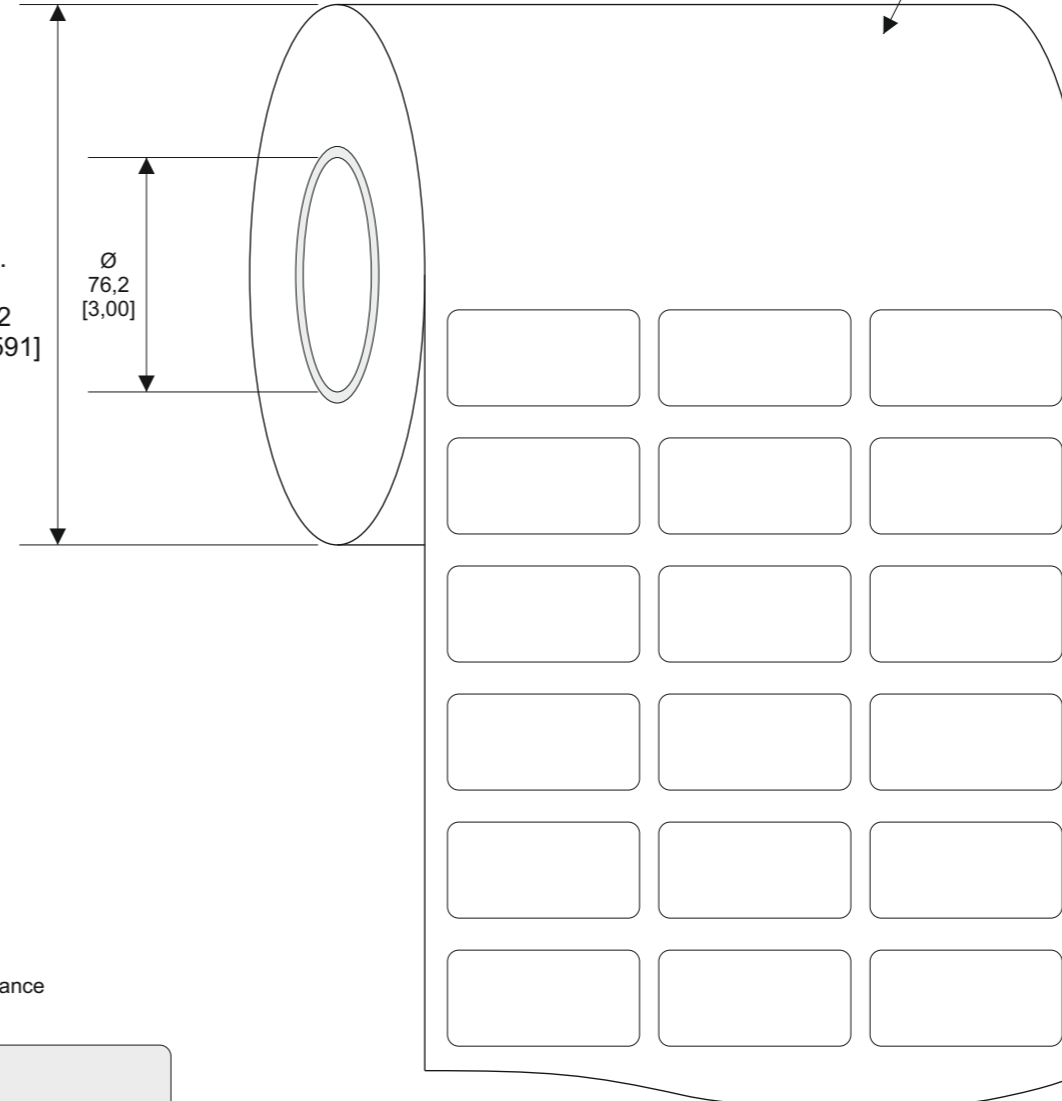

P	LTR	DESCRIPTION	DATE	DWN	APVD
	A1	NEW DRAWING	01.04.2020	SI	SI

TAMPER-PROOF LABELS OVERVIEW

SERIES	PART NO.	DESCRIPTION	MATERIAL	TTDS
MV	F54250-000	MV-254127-10-8A	SV7000, Polyester silver (0,077 mm), Acrylic adhesive with „VOID“ Pattern	TTDS-084
TN	F64200-000	TN-254127-10-9	PE7021, Polyethylene destructive white matt (0,07 mm), Acrylic adhesive	TTDS-091

Quantity per roll: 10.000 PCs
 Labels across: 3
 Winding: outside
 length of roll: 64,5 m

approx. Ø 138-142 [5.434-5.591]

All dimensions in mm [inch]
 labels are centered on the liner as long as not declared separately

LABEL BUILD DETAILS		TOLERANCES mm [INCH]		THIS DRAWING IS A CONTROLLED DOCUMENT		DWN S. Iser / 01.04.2020 DATE		TE Connectivity														
SUBSTRATE		LABEL HEIGHT:	±0,3 [0,012]	DIMENSIONS mm [INCHES]	TOLERANCES UNLESS OTHERWISE SPECIFIED	CHK S. Iser / 01.04.2020 DATE	APVD S. Iser / 01.04.2020 DATE	Name														
ADHESIVE		LABEL WIDTH:	±0,3 [0,012]			Name		Tamper-proof Label Size „254127“														
LINER		WEB WIDTH:	±0,8 [0,031]		<table border="1"> <tr><td>0 PLC</td><td>±</td></tr> <tr><td>1 PLC</td><td>±</td></tr> <tr><td>2 PLC</td><td>±</td></tr> <tr><td>3 PLC</td><td>±</td></tr> <tr><td>4 PLC</td><td>±</td></tr> <tr><td>ANGLES</td><td>±</td></tr> </table>	0 PLC	±	1 PLC	±	2 PLC	±	3 PLC	±	4 PLC	±	ANGLES	±	PRODUCT SPEC DATE	SIZE	CAGE CODE	DRAWING NO	RESTRICTED TO
0 PLC	±																					
1 PLC	±																					
2 PLC	±																					
3 PLC	±																					
4 PLC	±																					
ANGLES	±																					
		VERTICAL REPEAT:	±0,8 [0,031]*	MATERIAL	FINISH	WEIGHT	A3	C2290	C-TAMPER-PROOF													
		HORIZONTAL REPEAT:	±0,8 [0,031]*	SEE TABLE		APPLICATION SPEC DATE	CUSTOMER DRAWING															
		PRINT POSITIONING:	±0,8 [0,031]*			ANGLE	SHEET 1 of 1		REV A1													
		LEFT MARGIN:	±0,4 [0,016]			WEIGHT	MV: 0,038 g TN: 0,032 g															
		QUANTITY:	-0% +2%																			
		*NON ACCUMULATING																				