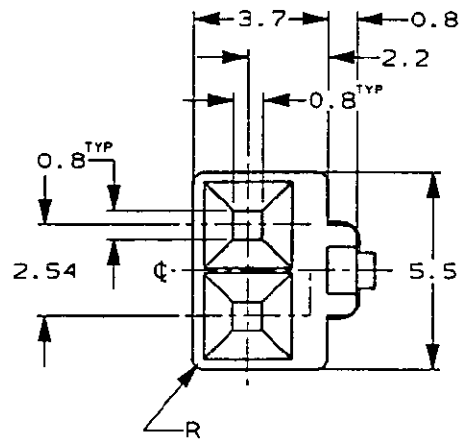

注:

- 1 通用端子型番: 87124-2
- 2 嵌合相手型番: 644456-2
- 3 取扱説明書番号: 411-5728

NOTES;

- 1 APPLICABLE REC.CONTACT P/N: 87124-2
- 2 THE MATING HEADER P/N: 644456-2
- 3 CUSTOMER MANUAL No.411-5728

| | |
|-----------------------------------|------------------------|
| 2Pos. PLUG HOUSING 2極 プラグハウジング | 917849-2 |
| 名称 (NAME) | 型番 (P/N) |
| WIRE RANGE 適合電線断面積 | INSULATION DIA 被覆外径 |

| | | | |
|---|---|----------------------------------|--|
| THIS DRAWING IS A CONTROLLED DOCUMENT FOR AMP INCORPORATED. IT IS SUBJECT TO CHANGE AND THE CONTROLLING ENGINEERING ORGANIZATION SHOULD BE CONTACTED FOR THE LATEST REVISION. | | OWN T. Shinohara 7/31 95 | AMP Kawasaki, Japan |
| DIMENSIONS: 単位 ㎜ | TOLERANCES UNLESS OTHERWISE SPECIFIED 一般公差 10㎜ ±0.2 30㎜ ±0.25 100㎜ ±0.3 ANGLE: ±0.3° | CHK S. Taketani 7/31 95 | |
| MATERIAL 材料 | FINISH 仕上 COLOR: BLACK 色: 黒 | ARVD A. Tamoto 7/31 95 | NAME 名称 2Pos. PLUG HOUSING SEALED DOOR MIRROR CONN. 2極 プラグハウジング、防水ドアミラーコネクタ |
| | | PRODUCT SPEC 製品規格 108-5430 | SIZE A3 |
| | | APPLICATION SPEC 取付適用規格 | CAGE CODE |
| | | WEIGHT 0.3g | DRAWING NO. 番号 917849 |
| | | CUSTOMER DRAWING | SCALE 尺度 5-1 |
| | | | SHEET 1 OF 1 REV 0 |