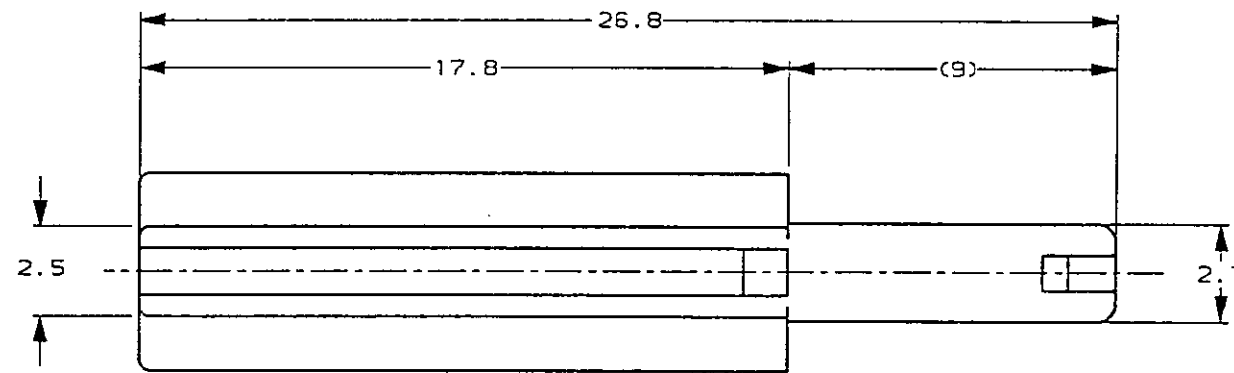

注:

- 1 通用端子型番: 87124-2
- 2 嵌合相手型番: 644456-2
- 3 取扱説明書番号: 411-5728

NOTES;

- 1 APPLICABLE REC.CONTACT P/N: 87124-2
- 2 THE MATING HEADER P/N: 644456-2
- 3 CUSTOMER MANUAL No.411-5728

| | |
|-----------------------------------|------------------------|
| 2Pos. PLUG HOUSING 2極 プラグハウジング | 917849-2 |
| 名称 (NAME) | 型番 (P/N) |
| WIRE RANGE 適合電線断面積 | INSULATION DIA 被覆外径 |

| | | | |
|---|---|----------------------------------|--|
| THIS DRAWING IS A CONTROLLED DOCUMENT FOR AMP INCORPORATED. IT IS SUBJECT TO CHANGE AND THE CONTROLLING ENGINEERING ORGANIZATION SHOULD BE CONTACTED FOR THE LATEST REVISION. | | OWN T. Shinohara 7/31 95 | AMP Kawasaki, Japan |
| DIMENSIONS: 単位 ㎜ | TOLERANCES UNLESS OTHERWISE SPECIFIED 一般公差 10㎜ ±0.2 30㎜ ±0.25 100㎜ ±0.3 ANGLE: ±0.3° | CHK S. Taketani 7/31 95 | |
| MATERIAL 材料 | FINISH 仕上 COLOR: BLACK 色: 黒 | ARVD A. Tamoto 7/31 95 | NAME 名称 2Pos. PLUG HOUSING SEALED DOOR MIRROR CONN. 2極 プラグハウジング、防水ドアミラーコネクタ |
| | | PRODUCT SPEC 製品規格 108-5430 | SIZE A3 |
| | | APPLICATION SPEC 取付適用規格 | CAGE CODE |
| | | WEIGHT 0.3g | DRAWING NO. 番号 917849 |
| | | CUSTOMER DRAWING | SCALE 尺度 5-1 |
| | | | SHEET 1 OF 1 REV 0 |