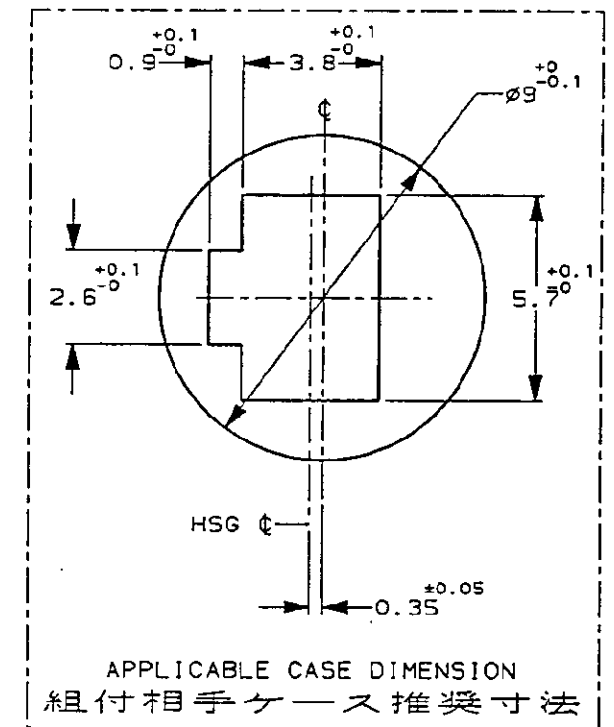

注:

- 1 通用端子型番: 87124-2
- 2 嵌合相手型番: 644456-2
- 3 取扱説明書番号: 411-5728

NOTES;

- 1 APPLICABLE REC.CONTACT P/N: 87124-2
- 2 THE MATING HEADER P/N: 644456-2
- 3 CUSTOMER MANUAL No.411-5728

| | |
|-----------------------------------|------------------------|
| 2Pos. PLUG HOUSING 2極 プラグハウジング | 917849-2 |
| 名称 (NAME) | 型番 (P/N) |
| WIRE RANGE 適合電線断面積 | INSULATION DIA 被覆外径 |

| | | | |
|---|---|----------------------------------|--|
| THIS DRAWING IS A CONTROLLED DOCUMENT FOR AMP INCORPORATED. IT IS SUBJECT TO CHANGE AND THE CONTROLLING ENGINEERING ORGANIZATION SHOULD BE CONTACTED FOR THE LATEST REVISION. | | OWN T. Shinohara 7/31 95 | AMP Kawasaki, Japan |
| DIMENSIONS: 単位 ㎜ | TOLERANCES UNLESS OTHERWISE SPECIFIED 一般公差 10㎜ ±0.2 30㎜ ±0.25 100㎜ ±0.3 ANGLE: ±0.3° | CHK S. Taketani 7/31 95 | |
| MATERIAL 材料 | FINISH 仕上 COLOR: BLACK 色: 黒 | ARVD A. Tamoto 7/31 95 | NAME 名称 2Pos. PLUG HOUSING SEALED DOOR MIRROR CONN. 2極 プラグハウジング、防水ドアミラーコネクタ |
| | | PRODUCT SPEC 製品規格 108-5430 | SIZE A3 |
| | | APPLICATION SPEC 取付適用規格 | CAGE CODE |
| | | WEIGHT 0.3g | DRAWING NO. 番号 917849 |
| | | CUSTOMER DRAWING | SCALE 尺度 5-1 |
| | | | SHEET 1 OF 1 REV 0 |