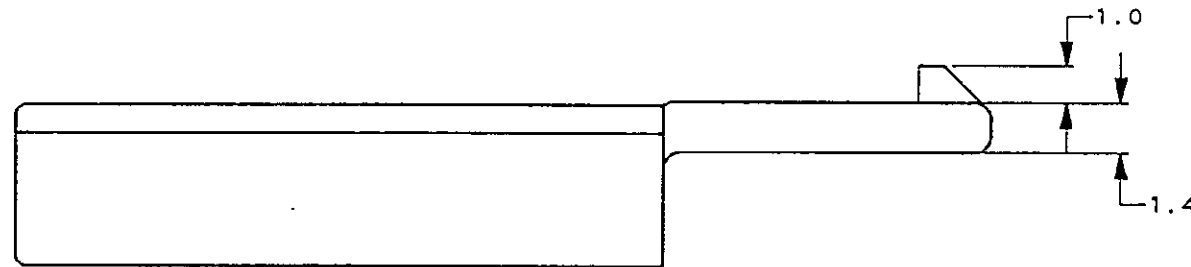

THIS DRAWING IS UNPUBLISHED.

RELEASED FOR PUBLICATION

,19 .

LOC DIST

REVISIONS

© COPYRIGHT 1995 BY AMP INCORPORATED. ALL RIGHTS RESERVED.

P	LTR	DESCRIPTION	ECN	DATE	DWN	APV
	0	作成	FJ00-3026-95	7/31 95	TS	Δ

注:

- 1 通用端子型番: 87124-2
- 2 嵌合相手型番: 644456-2
- 3 取扱説明書番号: 411-5728

NOTES;

- 1 APPLICABLE REC.CONTACT P/N: 87124-2
- 2 THE MATING HEADER P/N: 644456-2
- 3 CUSTOMER MANUAL No.411-5728

2Pos. PLUG HOUSING 2極 プラグハウジング	917849-2
名称 (NAME)	型番 (P/N)
WIRE RANGE 適合電線断面積	INSULATION DIA 被覆外径

THIS DRAWING IS A CONTROLLED DOCUMENT FOR AMP INCORPORATED. IT IS SUBJECT TO CHANGE AND THE CONTROLLING ENGINEERING ORGANIZATION SHOULD BE CONTACTED FOR THE LATEST REVISION.		OWN T. Shinohara 7/31 95	AMP Kawasaki, Japan
DIMENSIONS: 単位 ㎜	TOLERANCES UNLESS OTHERWISE SPECIFIED 一般公差 10㎜ ±0.2 30㎜ ±0.25 100㎜ ±0.3 ANGLE: ±0.3°	CHK S. Taketani 7/31 95	
MATERIAL 材料	FINISH 仕上 COLOR: BLACK 色: 黒	ARVD A. Tamoto 7/31 95	NAME 名称 2Pos. PLUG HOUSING SEALED DOOR MIRROR CONN. 2極 プラグハウジング、防水ドアミラーコネクタ
		PRODUCT SPEC 製品規格 108-5430	SIZE A3
		APPLICATION SPEC 取付適用規格	CAGE CODE
		WEIGHT 0.3g	DRAWING NO. 番号 917849
		CUSTOMER DRAWING	SCALE 尺度 5-1
			SHEET 1 OF 1 REV 0

Auto/new/u.095-0021/u.customer.c-917849