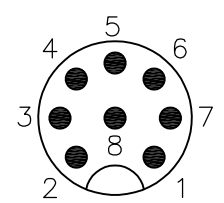

THIS DRAWING IS UNPUBLISHED. RELEASED FOR PUBLICATION
 © COPYRIGHT - By - ALL RIGHTS RESERVED.

LOC	DIST	REVISIONS			
P	LTR	DESCRIPTION	DATE	DWN	APVD
	A	INITIAL RELEASE	29JUL2013	GSK	BvH

Contact Layout
Female

Circuit diagram

M12 X 1.0 STRAIGHT SOCKET 8POS A	2273187-1
DESCRIPTION	TE PN

THIS DRAWING IS A CONTROLLED DOCUMENT.		DWN 29JUL2013 SATHISH KUMAR .G	 TE Connectivity	
DIMENSIONS: mm		CHK 29JUL2013 B.VELDHOVEN		
TOLERANCES UNLESS OTHERWISE SPECIFIED:		APVD 29JUL2013 A.VAN ZANDVOORT	NAME M12 X 1.0 STRAIGHT SOCKET 8POS A	
		PRODUCT SPEC	-	
MATERIAL		APPLICATION SPEC	-	
FINISH		WEIGHT	-	
-		SIZE CAGE CODE DRAWING NO		RESTRICTED TO
-		A3 00779 C-2273189		-
-		CUSTOMER DRAWING		SCALE NTS SHEET 1 OF 1 REV A