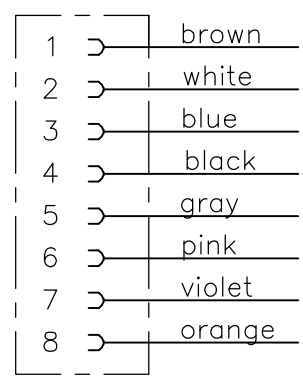

THIS DRAWING IS UNPUBLISHED. RELEASED FOR PUBLICATION
 © COPYRIGHT - By - ALL RIGHTS RESERVED.

LOC	DIST	REVISIONS			
P	LTR	DESCRIPTION	DATE	DWN	APVD
	A	INITIAL RELEASE	29JUL2013	GSK	BvH

Contact Layout
Female

Circuit diagram

M12 X 1.0 STRAIGHT SOCKET 8POS A	2273187-1
DESCRIPTION	TE PN

THIS DRAWING IS A CONTROLLED DOCUMENT.		DWN 29JUL2013 SATHISH KUMAR .G	 TE Connectivity	
DIMENSIONS: mm		CHK 29JUL2013 B.VELDHOVEN		
TOLERANCES UNLESS OTHERWISE SPECIFIED:		APVD 29JUL2013 A.VAN ZANDVOORT	NAME M12 X 1.0 STRAIGHT SOCKET 8POS A	
		PRODUCT SPEC	-	
MATERIAL		APPLICATION SPEC	-	
FINISH		WEIGHT	-	
-		SIZE CAGE CODE DRAWING NO		RESTRICTED TO
-		A3 00779 C-2273189		-
-		CUSTOMER DRAWING		SCALE NTS SHEET 1 OF 1 REV A