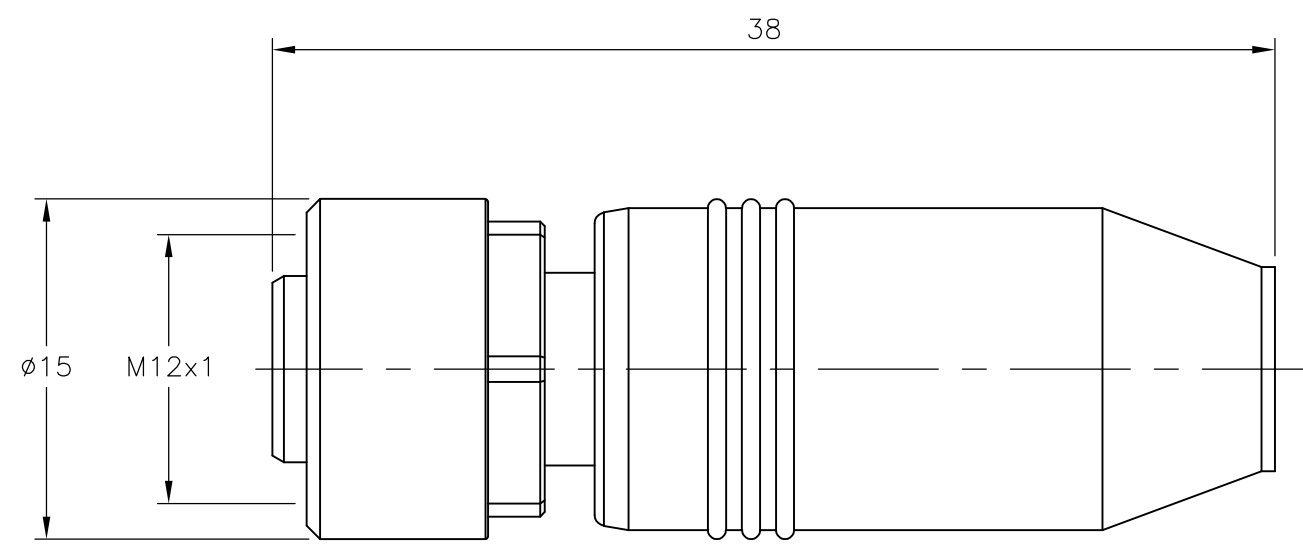

THIS DRAWING IS UNPUBLISHED. RELEASED FOR PUBLICATION
© COPYRIGHT - By - ALL RIGHTS RESERVED.

LOC	DIST	REVISIONS			
P	LTR	DESCRIPTION	DATE	DWN	APVD
	A	INITIAL RELEASE	29JUL2013	GSK	BvH