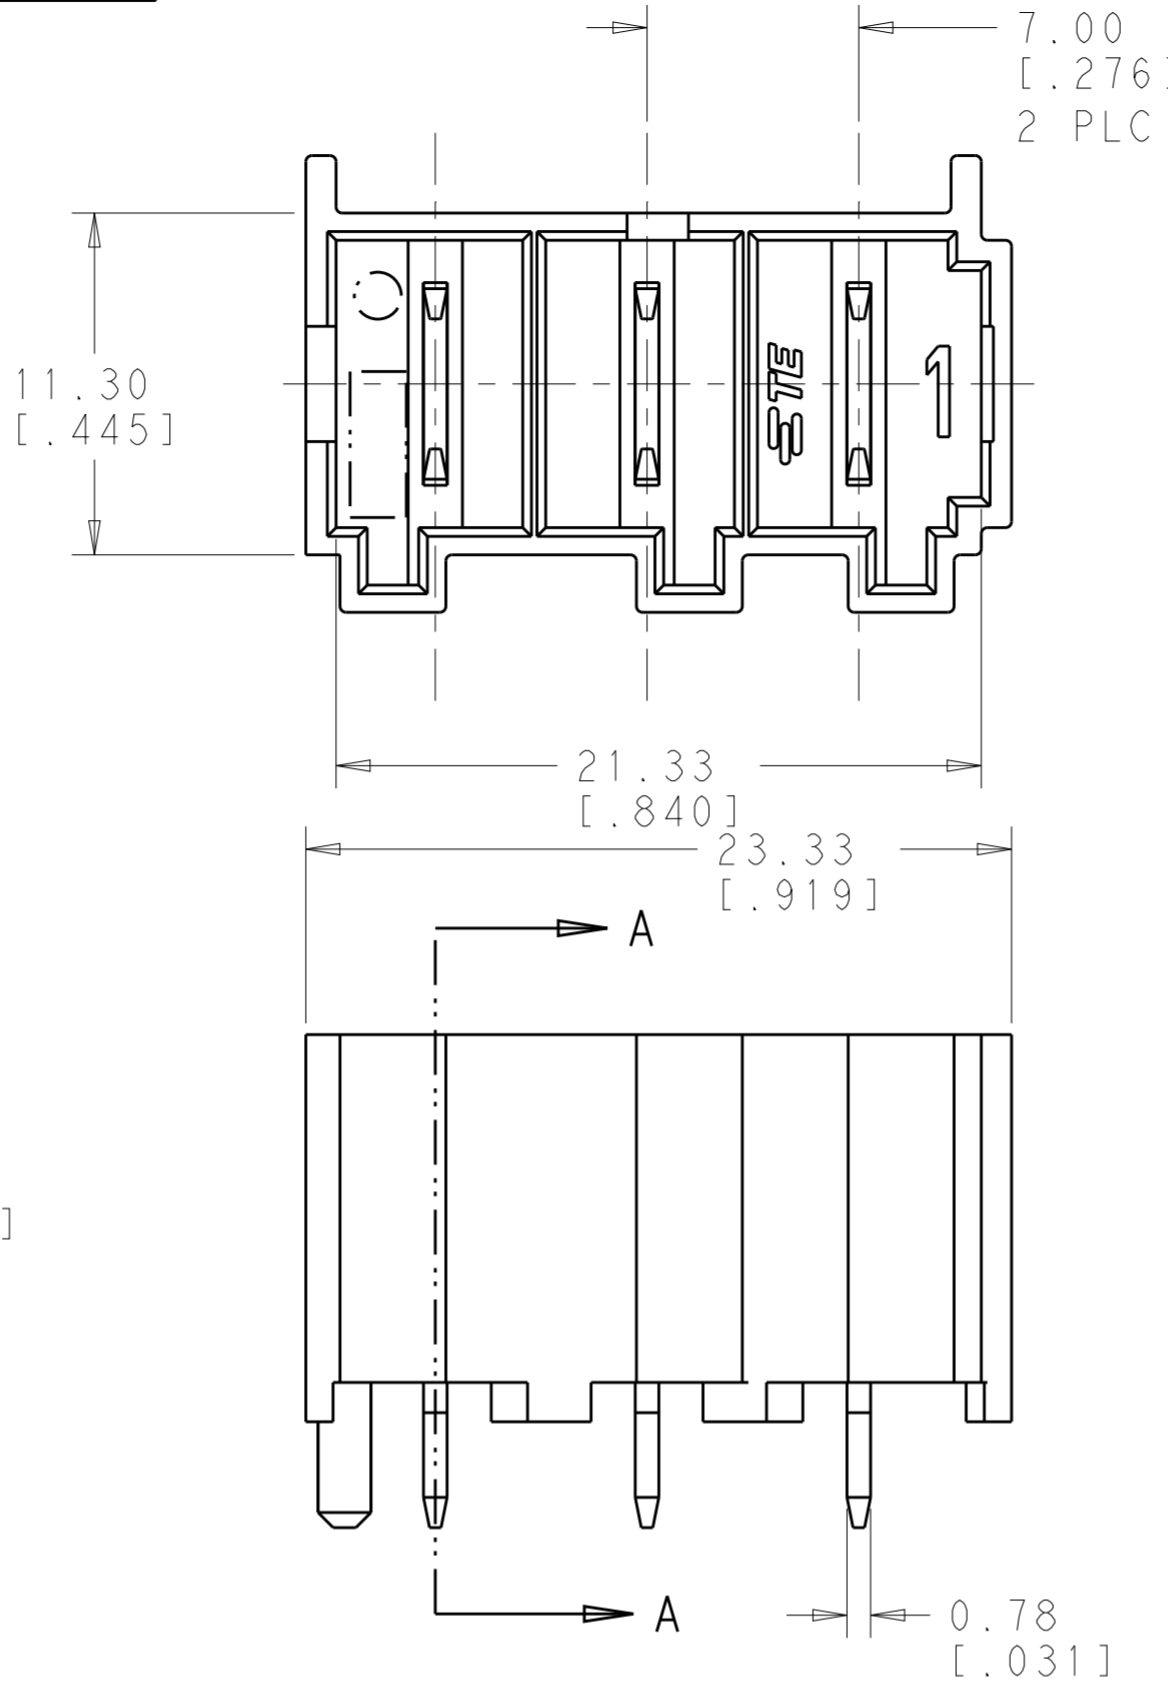

THIS DRAWING IS UNPUBLISHED. RELEASED FOR PUBLICATION 20
 © COPYRIGHT 20 BY - ALL RIGHTS RESERVED.

LOC	DIST	REVISIONS			
P	LTR	DESCRIPTION	DATE	DWN	APVD
AF	58	6	REVISED	17APR13	JR JH

1 MATES WITH POSITIVE-LOCK HOUSING 1969461-4
 △ PRELIMINARY - NOT FOR PRODUCTION

SCALE 4:1

△ 1969479-1
PART NO.

THIS DRAWING IS A CONTROLLED DOCUMENT.		DWN JR RUTH 29AUG2011	TE Connectivity	NAME	
DIMENSIONS: mm[inches]		CHK J HUMMEL 29AUG2011		ASSEMBLY, TAB HEADER, 7MM SILO POWER CORD, 6.35 SERIES, 3 POS	
TOLERANCES UNLESS OTHERWISE SPECIFIED:		APVD J HUMMEL 29AUG2011		SIZE CAGE CODE DRAWING NO	
0 PLC ±		PRODUCT SPEC		A200779 C-1969479	
1 PLC ±0.5		APPLICATION SPEC	RESTRICTED TO		
2 PLC ±0.13		WEIGHT	SCALE 4:1 SHEET 1 OF 1 REV 6		
3 PLC ±		CUSTOMER DRAWING			
4 PLC ±					
ANGLES ±					
FINISH ±					