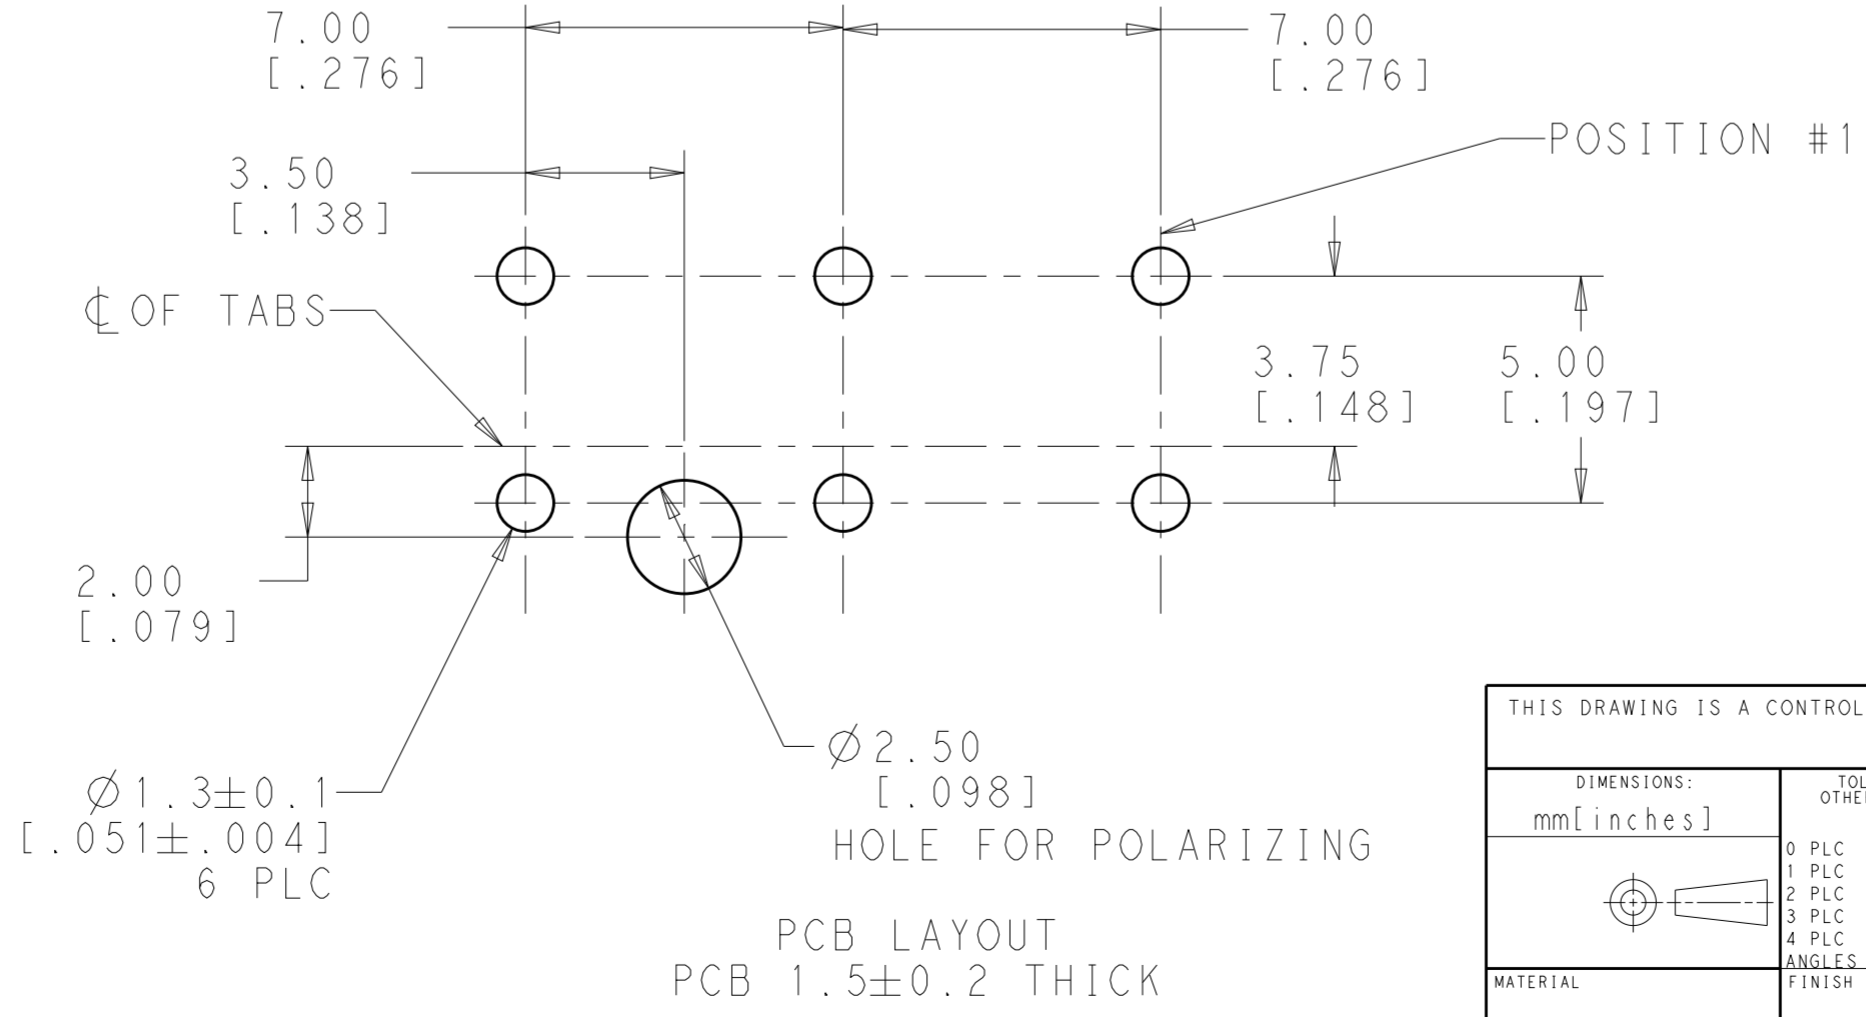

SCALE 4:1

△ 1969479-1
PART NO.

THIS DRAWING IS A CONTROLLED DOCUMENT.		DWN JR RUTH 29AUG2011	TE Connectivity	NAME	
DIMENSIONS: mm[inches]		CHK J HUMMEL 29AUG2011		ASSEMBLY, TAB HEADER, 7MM SILO POWER CORD, 6.35 SERIES, 3 POS	
TOLERANCES UNLESS OTHERWISE SPECIFIED:		APVD J HUMMEL 29AUG2011		SIZE CAGE CODE DRAWING NO	
0 PLC ±		PRODUCT SPEC		A200779 C-1969479	
1 PLC ±0.5		APPLICATION SPEC	RESTRICTED TO		
2 PLC ±0.13		WEIGHT	SCALE 4:1 SHEET 1 OF 1 REV 6		
3 PLC ±		CUSTOMER DRAWING			
4 PLC ±					
ANGLES ±					
FINISH ±					