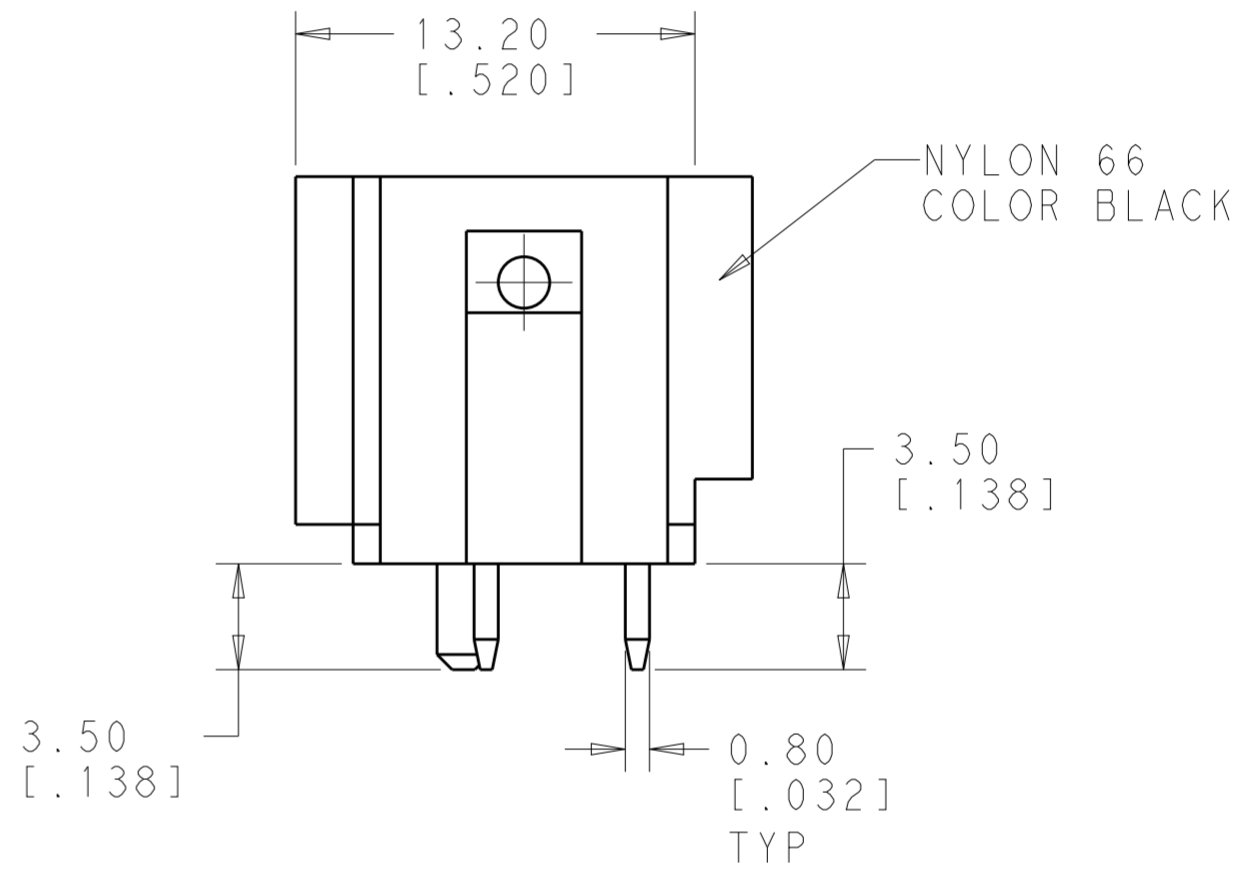

SCALE 4:1

△ 1969479-1
PART NO.

THIS DRAWING IS A CONTROLLED DOCUMENT.		DWN JR RUTH 29AUG2011	TE Connectivity	NAME	
DIMENSIONS: mm[inches]		CHK J HUMMEL 29AUG2011		ASSEMBLY, TAB HEADER, 7MM SILO POWER CORD, 6.35 SERIES, 3 POS	
TOLERANCES UNLESS OTHERWISE SPECIFIED:		APVD J HUMMEL 29AUG2011		SIZE CAGE CODE DRAWING NO	
0 PLC ±		PRODUCT SPEC		A200779 C-1969479	
1 PLC ±0.5		APPLICATION SPEC	RESTRICTED TO		
2 PLC ±0.13		WEIGHT	SCALE 4:1 SHEET 1 OF 1 REV 6		
3 PLC ±		CUSTOMER DRAWING			
4 PLC ±					
ANGLES ±					
FINISH ±					