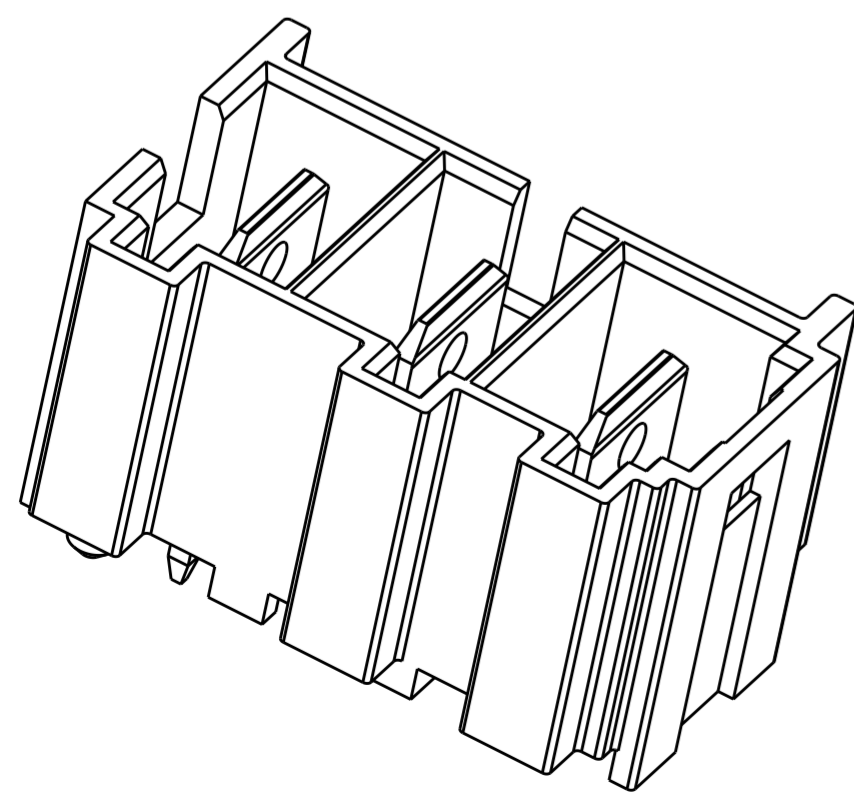

THIS DRAWING IS UNPUBLISHED. RELEASED FOR PUBLICATION 20
 © COPYRIGHT 20 BY - ALL RIGHTS RESERVED.

LOC	DIST	REVISIONS			
P	LTR	DESCRIPTION	DATE	DWN	APVD
AF	58	6	REVISED	17APR13	JR JH

1 MATES WITH POSITIVE-LOCK HOUSING 1969461-4
 △ PRELIMINARY - NOT FOR PRODUCTION

SCALE 4:1

△ 1969479-1
PART NO.

THIS DRAWING IS A CONTROLLED DOCUMENT.		DWN JR RUTH 29AUG2011	TE Connectivity	NAME	
DIMENSIONS: mm[inches]		CHK J HUMMEL 29AUG2011		ASSEMBLY, TAB HEADER, 7MM SILO POWER CORD, 6.35 SERIES, 3 POS	
TOLERANCES UNLESS OTHERWISE SPECIFIED:		APVD J HUMMEL 29AUG2011		SIZE CAGE CODE DRAWING NO	
0 PLC ±		PRODUCT SPEC		A200779 C-1969479	
1 PLC ±0.5		APPLICATION SPEC	RESTRICTED TO		
2 PLC ±0.13		WEIGHT	SCALE 4:1 SHEET 1 OF 1 REV 6		
3 PLC ±		CUSTOMER DRAWING			
4 PLC ±					
ANGLES ±					
FINISH ±					