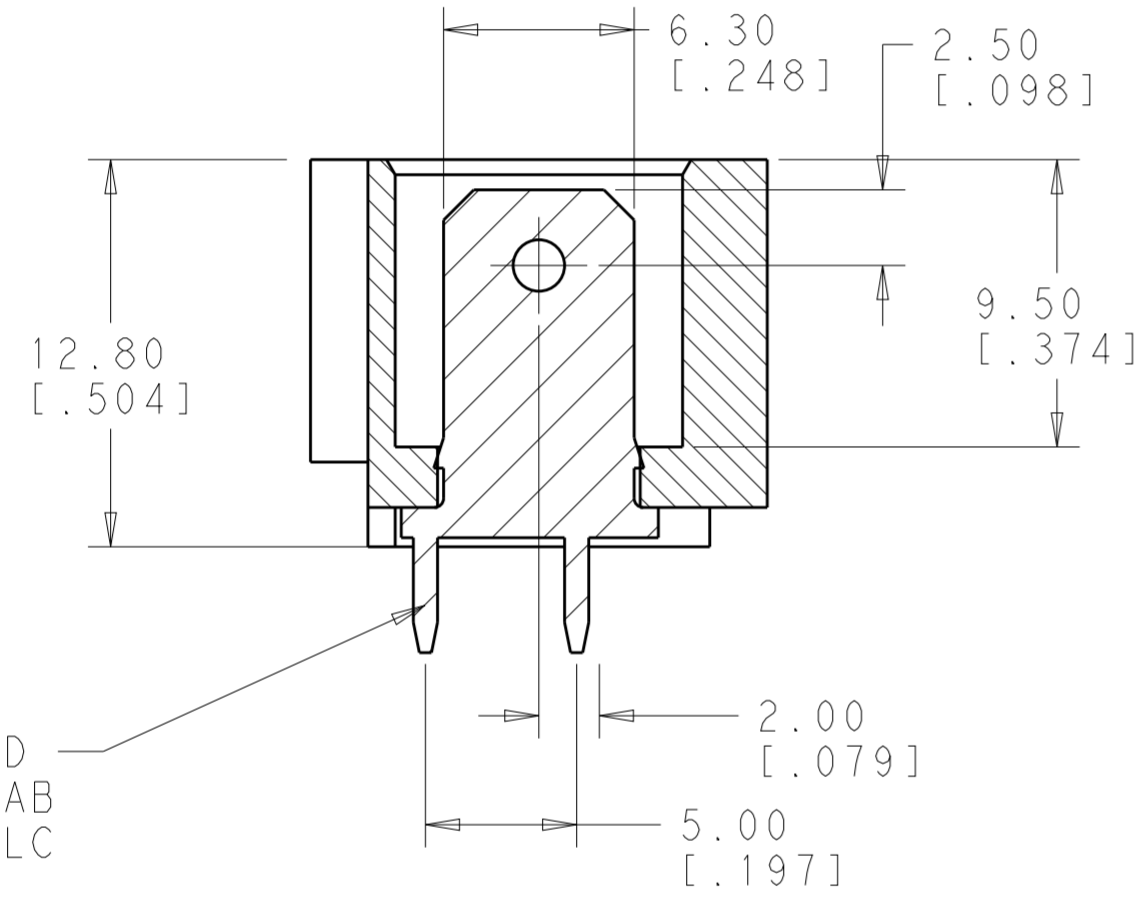

THIS DRAWING IS UNPUBLISHED. RELEASED FOR PUBLICATION 20
 © COPYRIGHT 20 BY - ALL RIGHTS RESERVED.

LOC	DIST	REVISIONS			
P	LTR	DESCRIPTION	DATE	DWN	APVD
AF	58	6	REVISED	17APR13	JR JH

1 MATES WITH POSITIVE-LOCK HOUSING 1969461-4
 △ PRELIMINARY - NOT FOR PRODUCTION

SCALE 4:1

△ 1969479-1
PART NO.

THIS DRAWING IS A CONTROLLED DOCUMENT.		DWN JR RUTH 29AUG2011	TE Connectivity	NAME	
DIMENSIONS: mm[inches]		CHK J HUMMEL 29AUG2011		ASSEMBLY, TAB HEADER, 7MM SILO POWER CORD, 6.35 SERIES, 3 POS	
TOLERANCES UNLESS OTHERWISE SPECIFIED:		APVD J HUMMEL 29AUG2011		SIZE CAGE CODE DRAWING NO	
0 PLC ±		PRODUCT SPEC		A200779 C-1969479	
1 PLC ±0.5		APPLICATION SPEC	RESTRICTED TO		
2 PLC ±0.13		WEIGHT	SCALE 4:1 SHEET 1 OF 1 REV 6		
3 PLC ±		CUSTOMER DRAWING			
4 PLC ±					
ANGLES ±					
FINISH ±					