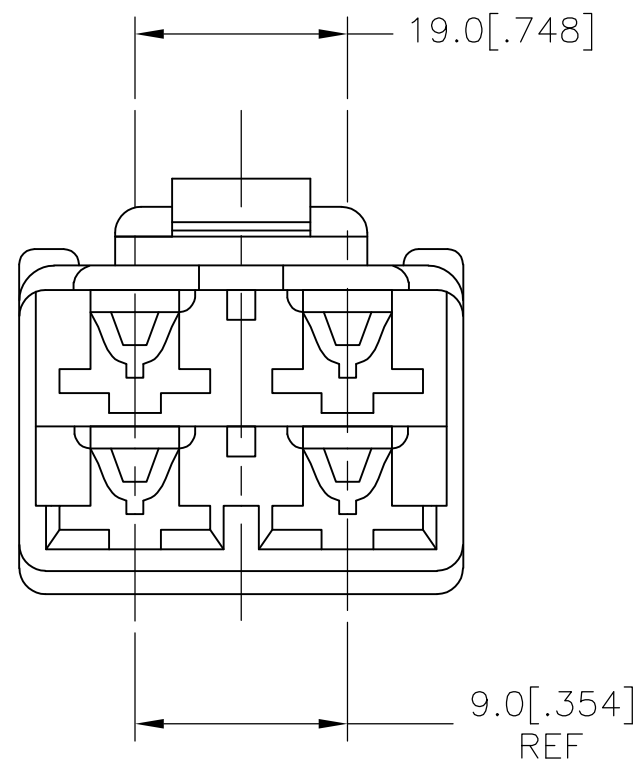

THIS DRAWING IS UNPUBLISHED.

RELEASED FOR PUBLICATION

-. - .

REVISIONS

© COPYRIGHT - By -

ALL RIGHTS RESERVED.

P	LTR	DESCRIPTION	DATE	DWN	APVD
	A	NEW DRAWING	29NOV2016	RS	TD

LIGHT-GRAY	6-176987-6
ORANGE	178005-8
YELLOW	178005-7
GRAY	178005-6
BLUE	178005-5
GREEN	178005-4
BROWN	178005-3
BLACK	178005-2
NATURAL(WHITE)	178005-1
COLOUR	PART NUMBER

THIS DRAWING IS A CONTROLLED DOCUMENT.		DWN RAVI S 29NOV2016	 TE Connectivity			
DIMENSIONS: mm [INCHES]		CHK LI DAISY 29NOV2016				
		APVD DING TIM 29NOV2016				
TOLERANCES UNLESS OTHERWISE SPECIFIED:		NAME 250 DBL LOCK CONN. 4POS. PLUG HSG				
0 PLC ± - 1 PLC ± 0.5[.020] 2 PLC ± - 3 PLC ± 0.5[.020] 4 PLC ± - ANGLES ± -		PRODUCT SPEC -	RESTRICTED TO -			
MATERIAL 66 NYLON		FINISH SEE TABLE	APPLICATION SPEC -	SIZE A3	CAGE CODE 00779	DRAWING NO C-178005
CUSTOMER DRAWING			WEIGHT -	SCALE NTS	SHEET 1 OF 1	REV A