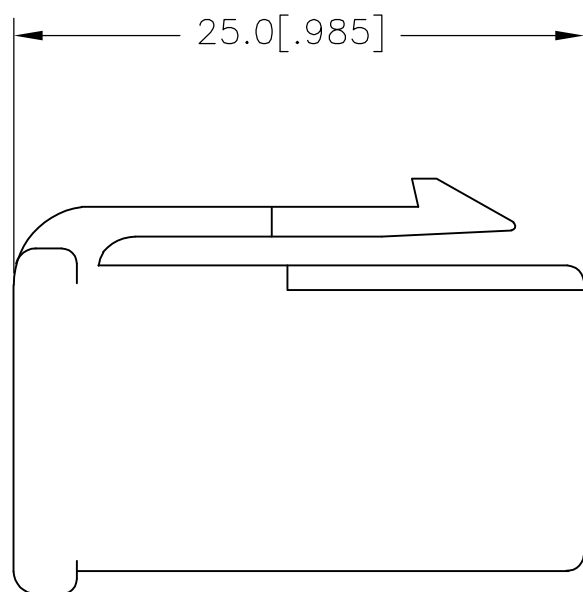

THIS DRAWING IS UNPUBLISHED.

RELEASED FOR PUBLICATION

-. - .

REVISIONS

© COPYRIGHT - By -

ALL RIGHTS RESERVED.

P	LTR	DESCRIPTION	DATE	DWN	APVD
	A	NEW DRAWING	29NOV2016	RS	TD

LIGHT-GRAY	6-176987-6
ORANGE	178005-8
YELLOW	178005-7
GRAY	178005-6
BLUE	178005-5
GREEN	178005-4
BROWN	178005-3
BLACK	178005-2
NATURAL(WHITE)	178005-1
COLOUR	PART NUMBER

THIS DRAWING IS A CONTROLLED DOCUMENT.		DWN RAVI S 29NOV2016	 TE Connectivity			
DIMENSIONS: mm [INCHES]		CHK LI DAISY 29NOV2016				
		APVD DING TIM 29NOV2016				
TOLERANCES UNLESS OTHERWISE SPECIFIED:		NAME 250 DBL LOCK CONN. 4POS. PLUG HSG				
0 PLC ± - 1 PLC ± 0.5[.020] 2 PLC ± - 3 PLC ± 0.5[.020] 4 PLC ± - ANGLES ± -		PRODUCT SPEC -	RESTRICTED TO -			
MATERIAL 66 NYLON		FINISH SEE TABLE	APPLICATION SPEC -	SIZE A3	CAGE CODE 00779	DRAWING NO C-178005
CUSTOMER DRAWING			WEIGHT -	SCALE NTS	SHEET 1 OF 1	REV A