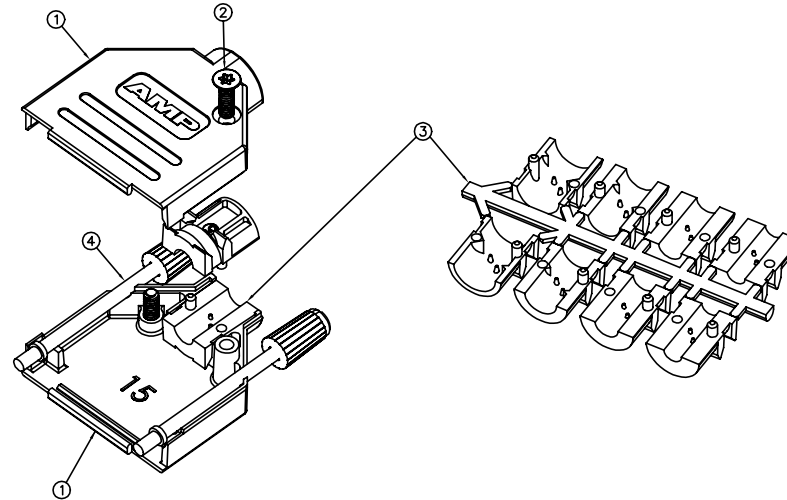

REVISIONS					
P	LTR	DESCRIPTION	DATE	DWN	APVD
N		REVISED PER ECN-21-102828	09MAY2012	AK	SZ

1. FOR ASSEMBLY DETAILS, REFER TO LEAFLET 2227518-1.
- △ BULK PACKAGED BACKSHELL ASSEMBLIES:  
ITEM 1, 200 BACKSHELL HALVES, LOOSE IN BOX. ITEMS 2 THRU 4, 100 TIMES QTY SHOWN IN TABLE IN 1 BAG FOR EACH ITEM. ALL BAGS IN 1 BOX WITH (1) 2227518-1 LEAFLET.
- △ INDIVIDUALLY PACKAGED SHELL ASSEMBLIES:  
1 BAG CONTAINS ALL COMPONENTS FOR 1 COMPLETE ASSEMBLY. 100 BAGS PER BOX, (1) 2227518-1 LEAFLET PER BOX.
4. TERMINATES 4.0-13.0 CABLE DIAMETERS.
5. 15 POSITION SHOWN.
- △ TRIVALENT CHROMIUM CHROMATE COATING OVER ZINC PLATING.
7. OPTIONAL CABLE CRIMP KIT AVAILABLE FOR 6.0-9.5 DIAMETER CABLE. SEE 1478764.

△	47.0	14.6	47.3	53.2	POZIDRIV	M3	3	25 WAY	6-1478762-7	
△	33.3	14.6	40.5	39.5	POZIDRIV	M3	2	15 WAY	6-1478762-6	
OBSOLETE	△	25.0	14.6	38.3	31.0	POZIDRIV	M3	1	9 WAY	6-1478762-5
△	63.5	15.0	52.2	69.7	TORX	4-40 UNC	4	37 WAY	5-1478762-4	
△	47.0	14.6	47.3	53.2	TORX	4-40 UNC	3	25 WAY	5-1478762-3	
△	33.3	14.6	40.5	39.5	TORX	4-40 UNC	2	15 WAY	5-1478762-2	
△	25.0	14.6	38.3	31.0	TORX	4-40 UNC	1	9 WAY	5-1478762-1	
△	63.5	15.0	52.2	69.7	TORX	4-40 UNC	4	37 WAY	3-1478762-7	
△	47.0	14.6	47.3	53.2	TORX	4-40 UNC	3	25 WAY	2-1478762-5	
△	33.3	14.6	40.5	39.5	TORX	4-40 UNC	2	15 WAY	1-1478762-5	
△	25.0	14.6	38.3	31.0	TORX	4-40 UNC	1	9 WAY	1478762-9	
PACKAGING	D	C	B	A	SELF TAPPING FIXING SCREW TYPE	JACKSCREW THREAD	SHELL SIZE	POSITION	PART NUMBER	

4	JACKSCREW ASSEMBLY, 4-40	POLYAMIDE, UL94 V2 KNOB CARBON STEEL SHAFT	BLACK △6	2
3	STRAIN RELIEF SET	POLYCARBONATE UL94 V0	BLACK	1
2	SELF TAPPING FIXING SCREW	CARBON STEEL	△6	2
1	BACKSHELL HALF	ZINC	NICKEL	2
ITEM	DESCRIPTION	MATERIAL	FINISH	QTY

SIZE: A2 CAGE CODE: 00779 DRAWING NO: 1478762 RESTRICTED TO: N

CUSTOMER DRAWING SCALE: NTS SHEET: 1 of 1 REV: N