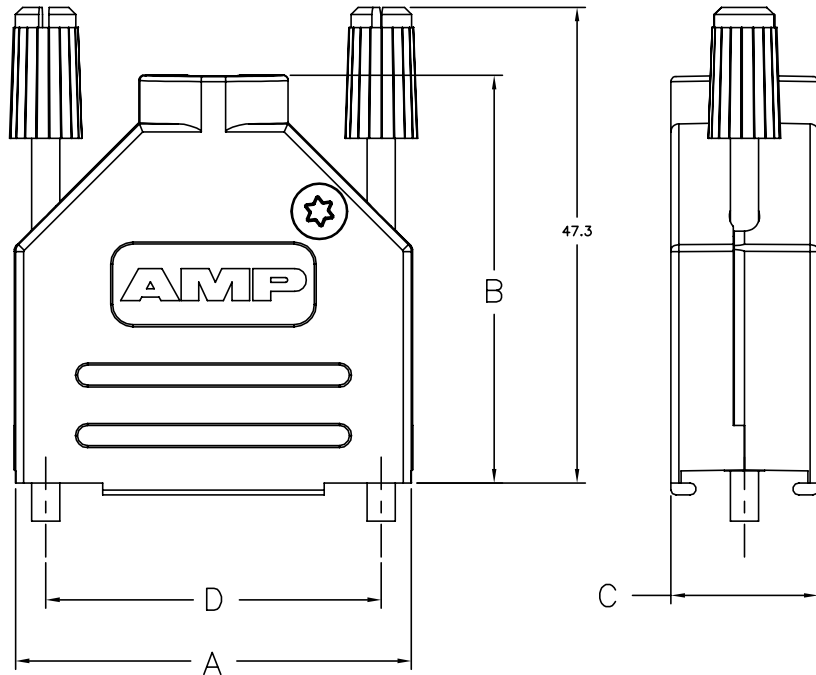

REVISIONS					
P	LTR	DESCRIPTION	DATE	DWN	APVD
N		REVISED PER ECN-21-102828	09MAY2012	AK	SZ

1. FOR ASSEMBLY DETAILS, REFER TO LEAFLET 2227518-1.
- △ BULK PACKAGED BACKSHELL ASSEMBLIES:  
ITEM 1, 200 BACKSHELL HALVES, LOOSE IN BOX. ITEMS 2 THRU 4, 100 TIMES QTY SHOWN IN TABLE IN 1 BAG FOR EACH ITEM. ALL BAGS IN 1 BOX WITH (1) 2227518-1 LEAFLET.
- △ INDIVIDUALLY PACKAGED SHELL ASSEMBLIES:  
1 BAG CONTAINS ALL COMPONENTS FOR 1 COMPLETE ASSEMBLY. 100 BAGS PER BOX, (1) 2227518-1 LEAFLET PER BOX.
4. TERMINATES 4.0-13.0 CABLE DIAMETERS.
5. 15 POSITION SHOWN.
- △ TRIVALENT CHROMIUM CHROMATE COATING OVER ZINC PLATING.
7. OPTIONAL CABLE CRIMP KIT AVAILABLE FOR 6.0-9.5 DIAMETER CABLE. SEE 1478764.

△	47.0	14.6	47.3	53.2	POZIDRIV	M3	3	25 WAY	6-1478762-7	
△	33.3	14.6	40.5	39.5	POZIDRIV	M3	2	15 WAY	6-1478762-6	
OBSOLETE	△	25.0	14.6	38.3	31.0	POZIDRIV	M3	1	9 WAY	6-1478762-5
△	63.5	15.0	52.2	69.7	TORX	4-40 UNC	4	37 WAY	5-1478762-4	
△	47.0	14.6	47.3	53.2	TORX	4-40 UNC	3	25 WAY	5-1478762-3	
△	33.3	14.6	40.5	39.5	TORX	4-40 UNC	2	15 WAY	5-1478762-2	
△	25.0	14.6	38.3	31.0	TORX	4-40 UNC	1	9 WAY	5-1478762-1	
△	63.5	15.0	52.2	69.7	TORX	4-40 UNC	4	37 WAY	3-1478762-7	
△	47.0	14.6	47.3	53.2	TORX	4-40 UNC	3	25 WAY	2-1478762-5	
△	33.3	14.6	40.5	39.5	TORX	4-40 UNC	2	15 WAY	1-1478762-5	
△	25.0	14.6	38.3	31.0	TORX	4-40 UNC	1	9 WAY	1478762-9	
PACKAGING	D	C	B	A	SELF TAPPING FIXING SCREW TYPE	JACKSCREW THREAD	SHELL SIZE	POSITION	PART NUMBER	

4	JACKSCREW ASSEMBLY, 4-40	POLYAMIDE, UL94 V2 KNOB CARBON STEEL SHAFT	BLACK △6	2
3	STRAIN RELIEF SET	POLYCARBONATE UL94 V0	BLACK	1
2	SELF TAPPING FIXING SCREW	CARBON STEEL	△6	2
1	BACKSHELL HALF	ZINC	NICKEL	2
ITEM	DESCRIPTION	MATERIAL	FINISH	QTY

SIZE: A2 CAGE CODE: 00779 DRAWING NO: 1478762 RESTRICTED TO: N

CUSTOMER DRAWING SCALE: NTS SHEET: 1 of 1 REV: N