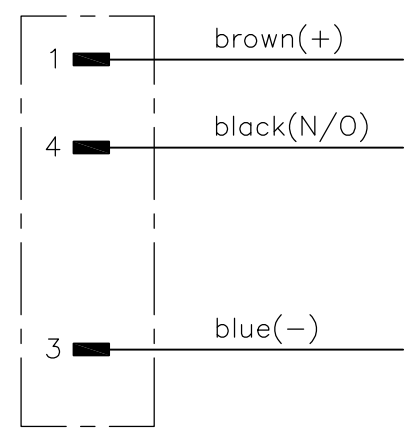

THIS DRAWING IS UNPUBLISHED. RELEASED FOR PUBLICATION - , - .
 © COPYRIGHT - By - ALL RIGHTS RESERVED.

LOC	DIST	REVISIONS			
P	LTR	DESCRIPTION	DATE	DWN	APVD
	A	INITIAL RELEASE	29APR2014	YC	BvH

Contact Layout
Male

Circuit diagram

M12 STRAIGHT PLUG 3POS A	2273215-1
DESCRIPTION	TE PN

THIS DRAWING IS A CONTROLLED DOCUMENT.		DWN	29APR2014	STE TE Connectivity
		CHK	29APR2014	
		APVD	29APR2014	
		YATHISH.C		NAME
		B.VELDHOVEN		
		A.VAN ZANDVOORT		M12 STRAIGHT PLUG 3POS A
		PRODUCT SPEC		
		APPLICATION SPEC		RESTRICTED TO
		WEIGHT		
MATERIAL		FINISH		SIZE
				CAGE CODE
				DRAWING NO
				RESTRICTED TO
				A300779
				C-2273215
				SCALE
				NTS
				SHEET
				1 OF 1
				REV
				A