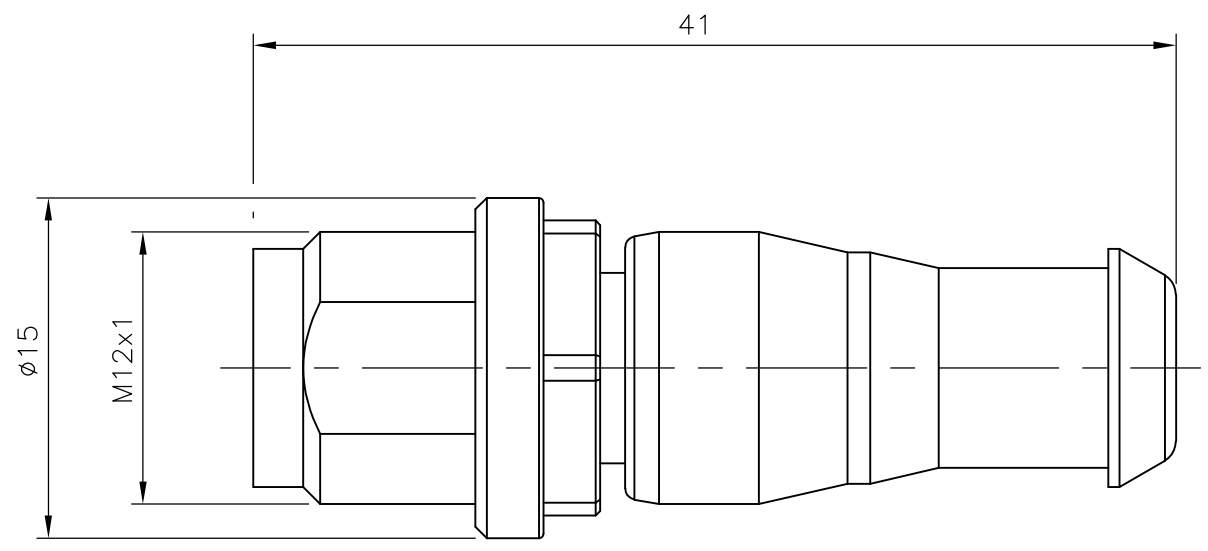

THIS DRAWING IS UNPUBLISHED.   RELEASED FOR PUBLICATION   - , - .
© COPYRIGHT - By -   ALL RIGHTS RESERVED.

LOC	DIST	REVISIONS			
P	LTR	DESCRIPTION	DATE	DWN	APVD
	A	INITIAL RELEASE	29APR2014	YC	BvH