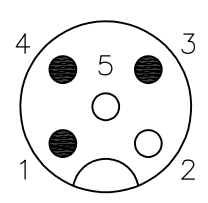

THIS DRAWING IS UNPUBLISHED. RELEASED FOR PUBLICATION - , - .
 © COPYRIGHT - By - ALL RIGHTS RESERVED.

LOC	DIST	REVISIONS			
P	LTR	DESCRIPTION	DATE	DWN	APVD
	A	INITIAL RELEASE	29APR2014	YC	BvH

Contact Layout
Male

Circuit diagram

M12 STRAIGHT PLUG 3POS A	2273215-1
DESCRIPTION	TE PN

THIS DRAWING IS A CONTROLLED DOCUMENT.		DWN	29APR2014	STE TE Connectivity
		CHK	29APR2014	
		APVD	29APR2014	
		YATHISH.C		NAME
		B.VELDHOVEN		
		A.VAN ZANDVOORT		M12 STRAIGHT PLUG 3POS A
		PRODUCT SPEC		
		APPLICATION SPEC		RESTRICTED TO
		WEIGHT		
MATERIAL		FINISH		SIZE
				CAGE CODE
				DRAWING NO
				RESTRICTED TO
				A300779
				C-2273215
				SCALE
				NTS
				SHEET
				1 OF 1
				REV
				A