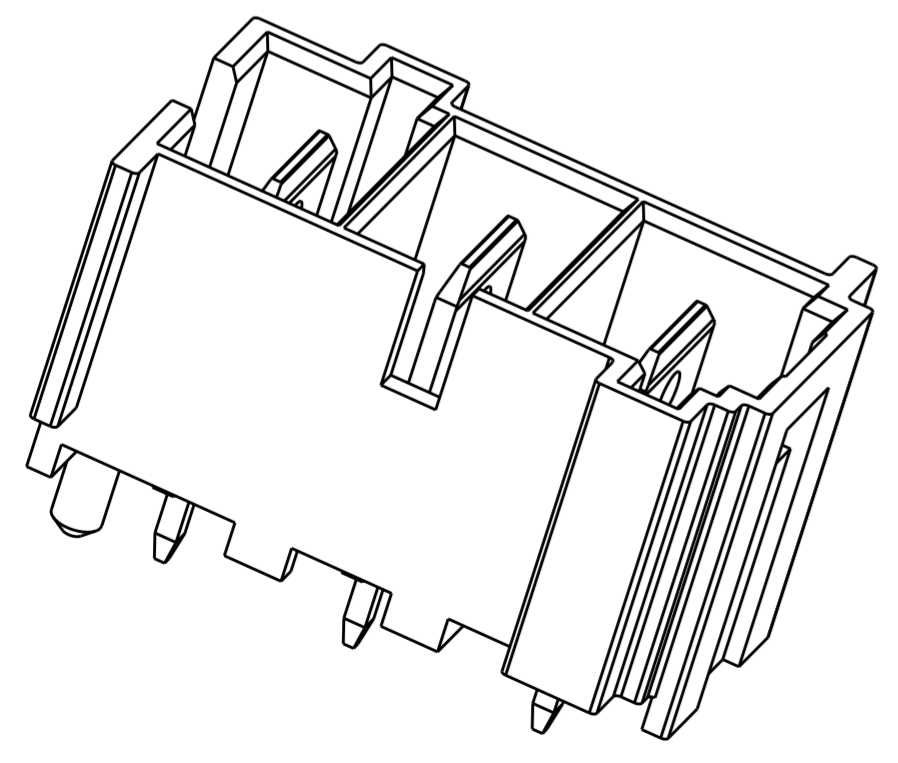

THIS DRAWING IS UNPUBLISHED. RELEASED FOR PUBLICATION 20  
 © COPYRIGHT 20 BY - ALL RIGHTS RESERVED.

LOC	DIST	REVISIONS			
P	LTR	DESCRIPTION	DATE	DWN	APVD
AF	58	6	REVISED	17APR13	JR JH

1 MATES WITH POSITIVE-LOCK HOUSING 1969461-3  
 2 PRELIMINARY - NOT FOR PRODUCTION

TIN PLATED BRASS TAB 3 PLC

SECTION A-A

1969478-1  
 PART NO.

THIS DRAWING IS A CONTROLLED DOCUMENT.		DWN JR RUTH 29AUG2011	TE Connectivity	
DIMENSIONS: mm[inches]		CHK J HUMMEL 29AUG2011		
TOLERANCES UNLESS OTHERWISE SPECIFIED:		APVD J HUMMEL 29AUG2011	NAME ASSEMBLY, TAB HEADER, 7MM SILO POWER CORD, 6.35 SERIES, 3 POS	
0 PLC ±		PRODUCT SPEC -	SIZE CAGE CODE DRAWING NO RESTRICTED TO	
1 PLC ±0.5		APPLICATION SPEC -	A200779 C-1969478	
2 PLC ±0.13		WEIGHT -	SCALE 4:1 SHEET 1 OF 1 REV 6	
3 PLC ±		CUSTOMER DRAWING		
4 PLC ±				
ANGLES ±				
FINISH				