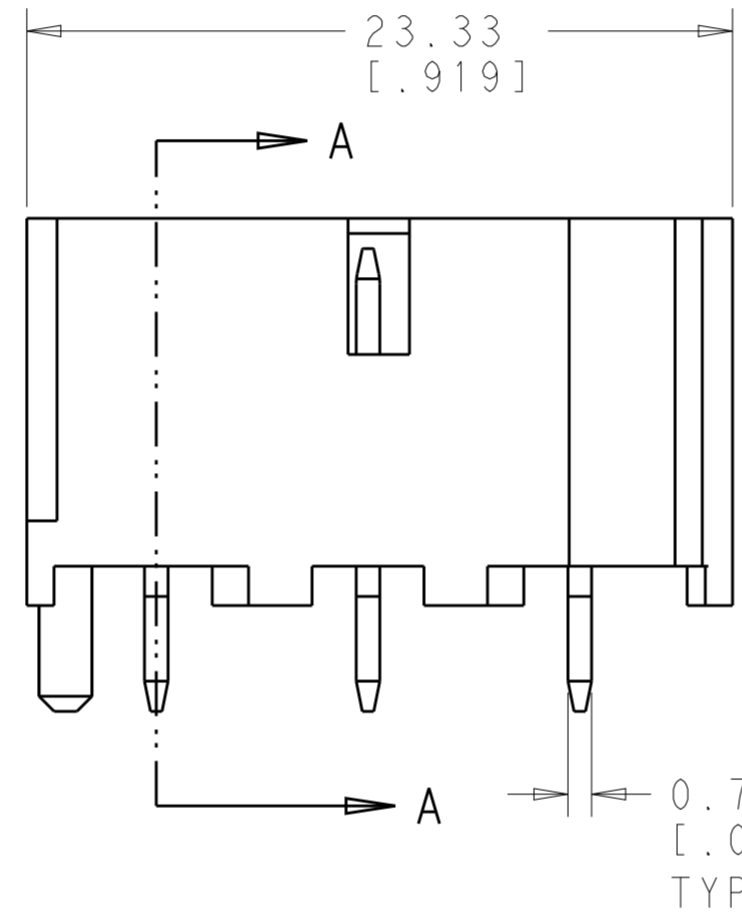

THIS DRAWING IS UNPUBLISHED. RELEASED FOR PUBLICATION 20
© COPYRIGHT 20 BY - ALL RIGHTS RESERVED.

LOC	DIST	REVISIONS			
P	LTR	DESCRIPTION	DATE	DWN	APVD
AF	58	6	REVISED	17APR13	JR JH

1 MATES WITH POSITIVE-LOCK HOUSING 1969461-3
2 PRELIMINARY - NOT FOR PRODUCTION