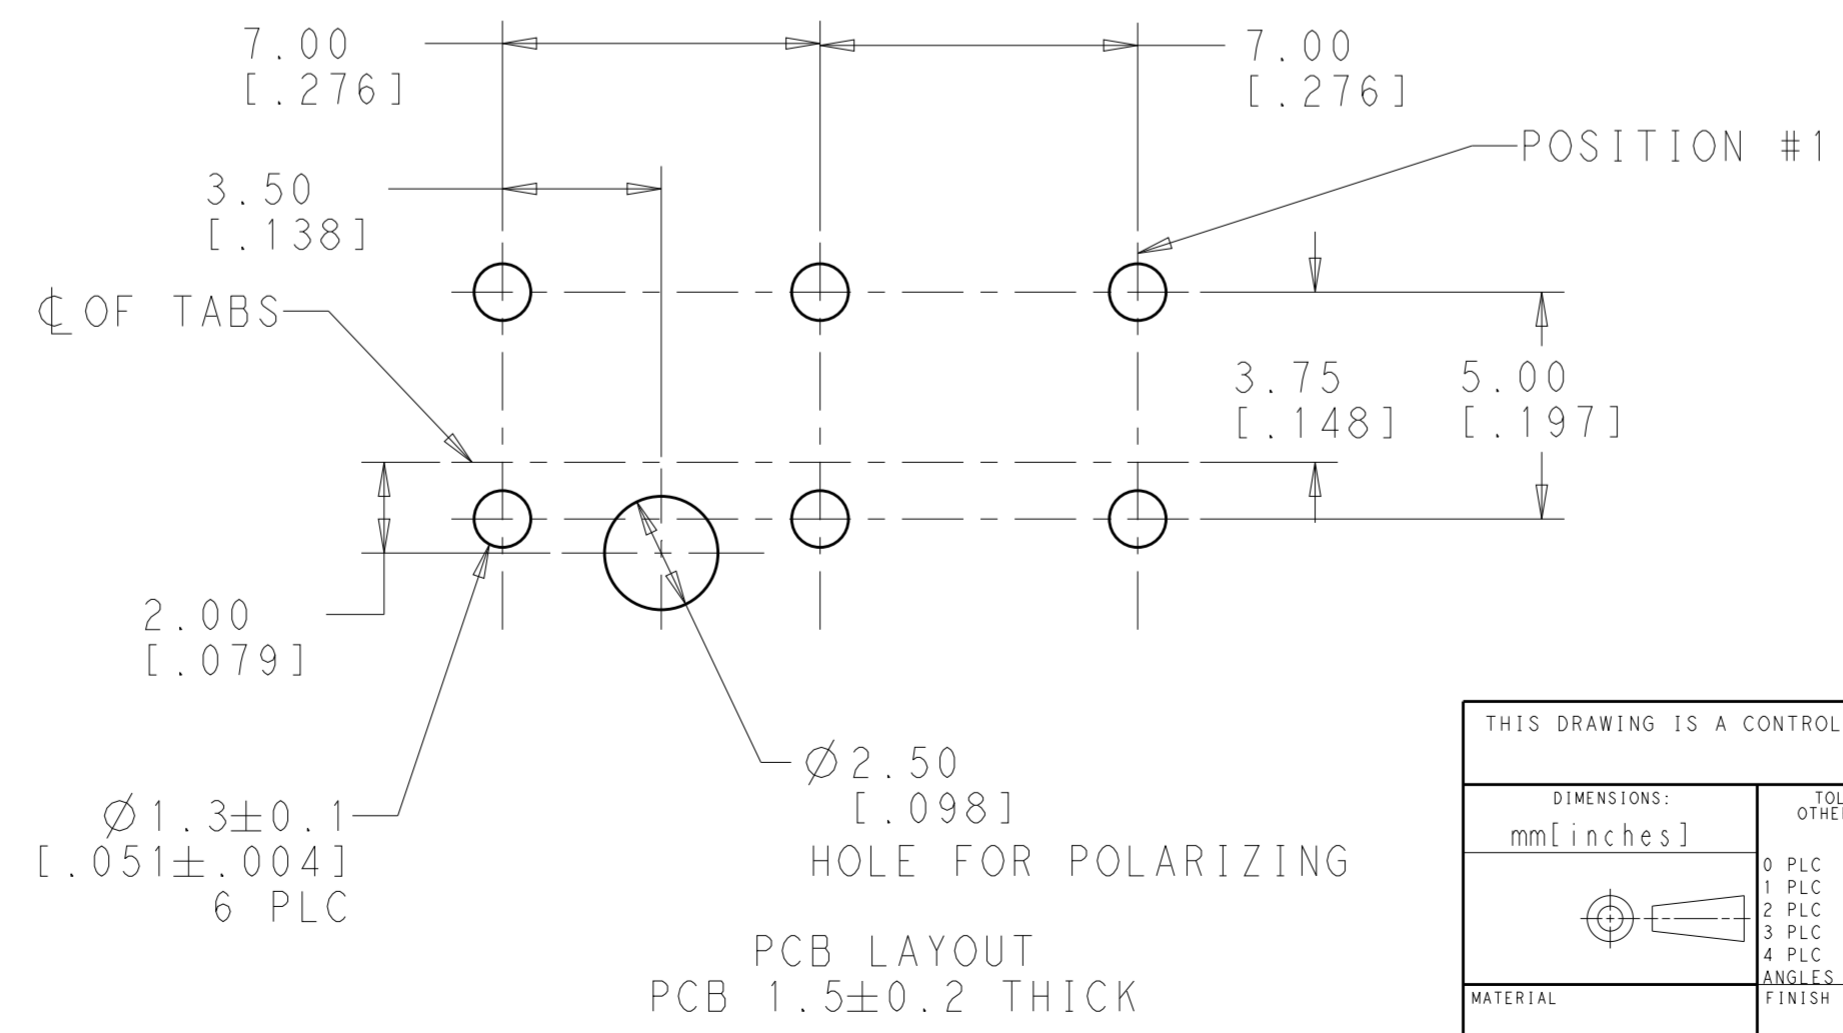

TIN PLATED BRASS TAB 3 PLC

SECTION A-A

1969478-1  
 PART NO.

THIS DRAWING IS A CONTROLLED DOCUMENT.		DWN JR RUTH 29AUG2011	TE Connectivity	
DIMENSIONS: mm[inches]		CHK J HUMMEL 29AUG2011		
TOLERANCES UNLESS OTHERWISE SPECIFIED:		APVD J HUMMEL 29AUG2011	NAME ASSEMBLY, TAB HEADER, 7MM SILO POWER CORD, 6.35 SERIES, 3 POS	
0 PLC ±		PRODUCT SPEC -	SIZE CAGE CODE DRAWING NO RESTRICTED TO	
1 PLC ±0.5		APPLICATION SPEC -	A200779 C-1969478	
2 PLC ±0.13		WEIGHT -	SCALE 4:1 SHEET 1 OF 1 REV 6	
3 PLC ±		CUSTOMER DRAWING		
4 PLC ±				
ANGLES ±				
FINISH				