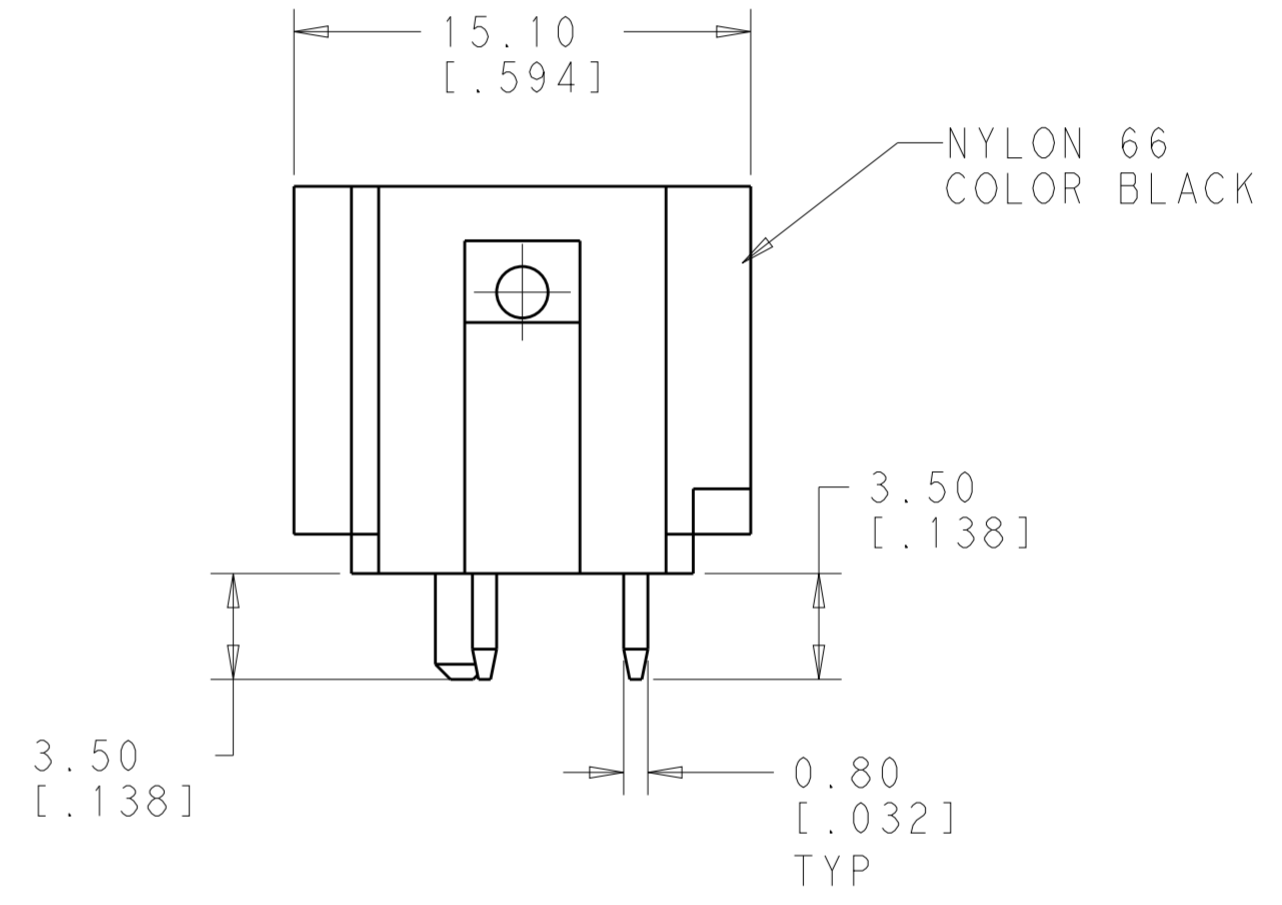

TIN PLATED BRASS TAB 3 PLC

SECTION A-A

1969478-1  
 PART NO.

THIS DRAWING IS A CONTROLLED DOCUMENT.		DWN JR RUTH 29AUG2011	TE Connectivity	
DIMENSIONS: mm[inches]		CHK J HUMMEL 29AUG2011		
TOLERANCES UNLESS OTHERWISE SPECIFIED:		APVD J HUMMEL 29AUG2011	NAME ASSEMBLY, TAB HEADER, 7MM SILO POWER CORD, 6.35 SERIES, 3 POS	
0 PLC ±		PRODUCT SPEC -	SIZE CAGE CODE DRAWING NO RESTRICTED TO	
1 PLC ±0.5		APPLICATION SPEC -	A200779 C-1969478	
2 PLC ±0.13		WEIGHT -	SCALE 4:1 SHEET 1 OF 1 REV 6	
3 PLC ±		CUSTOMER DRAWING		
4 PLC ±				
ANGLES ±				
FINISH				