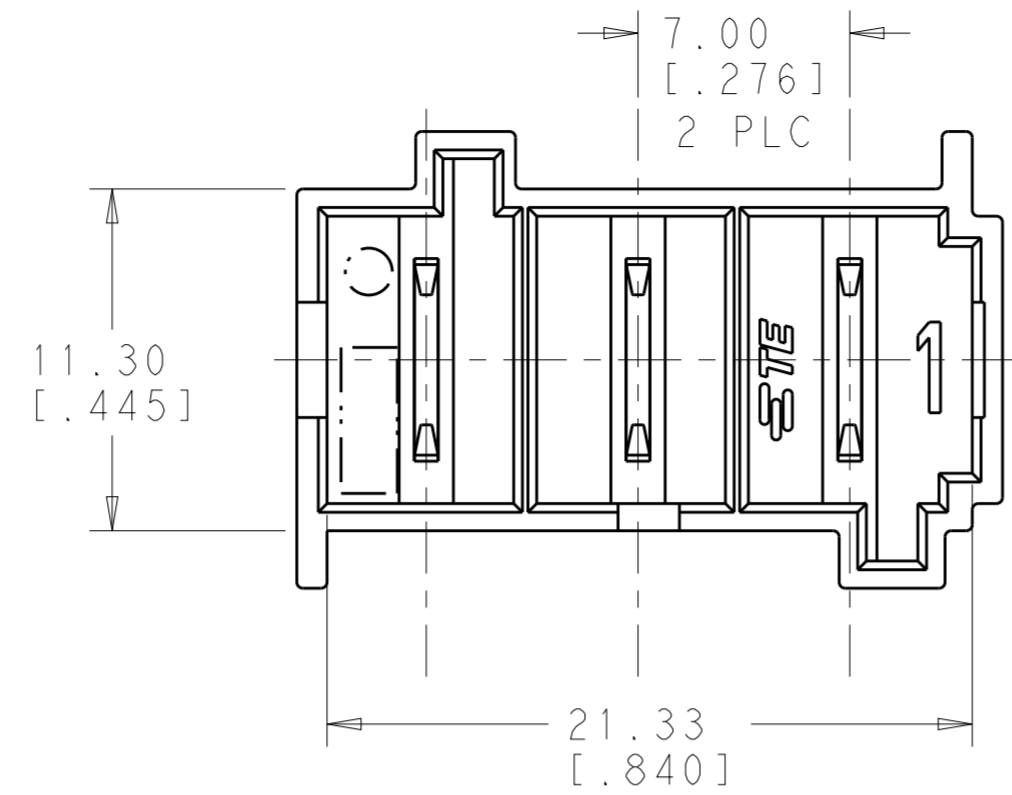

THIS DRAWING IS UNPUBLISHED. RELEASED FOR PUBLICATION 20  
 © COPYRIGHT 20 BY - ALL RIGHTS RESERVED.

LOC	DIST	REVISIONS			
P	LTR	DESCRIPTION	DATE	DWN	APVD
AF	58	6	REVISED	17APR13	JR JH

1 MATES WITH POSITIVE-LOCK HOUSING 1969461-3  
 2 PRELIMINARY - NOT FOR PRODUCTION

TIN PLATED BRASS TAB 3 PLC

SECTION A-A

1969478-1  
 PART NO.

THIS DRAWING IS A CONTROLLED DOCUMENT.		DWN JR RUTH 29AUG2011	TE Connectivity	
DIMENSIONS: mm[inches]		CHK J HUMMEL 29AUG2011		
TOLERANCES UNLESS OTHERWISE SPECIFIED:		APVD J HUMMEL 29AUG2011	NAME ASSEMBLY, TAB HEADER, 7MM SILO POWER CORD, 6.35 SERIES, 3 POS	
0 PLC ±		PRODUCT SPEC -	SIZE CAGE CODE DRAWING NO RESTRICTED TO	
1 PLC ±0.5		APPLICATION SPEC -	A200779 C-1969478	
2 PLC ±0.13		WEIGHT -	SCALE 4:1 SHEET 1 OF 1 REV 6	
3 PLC ±		CUSTOMER DRAWING		
4 PLC ±				
ANGLES ±				
FINISH				