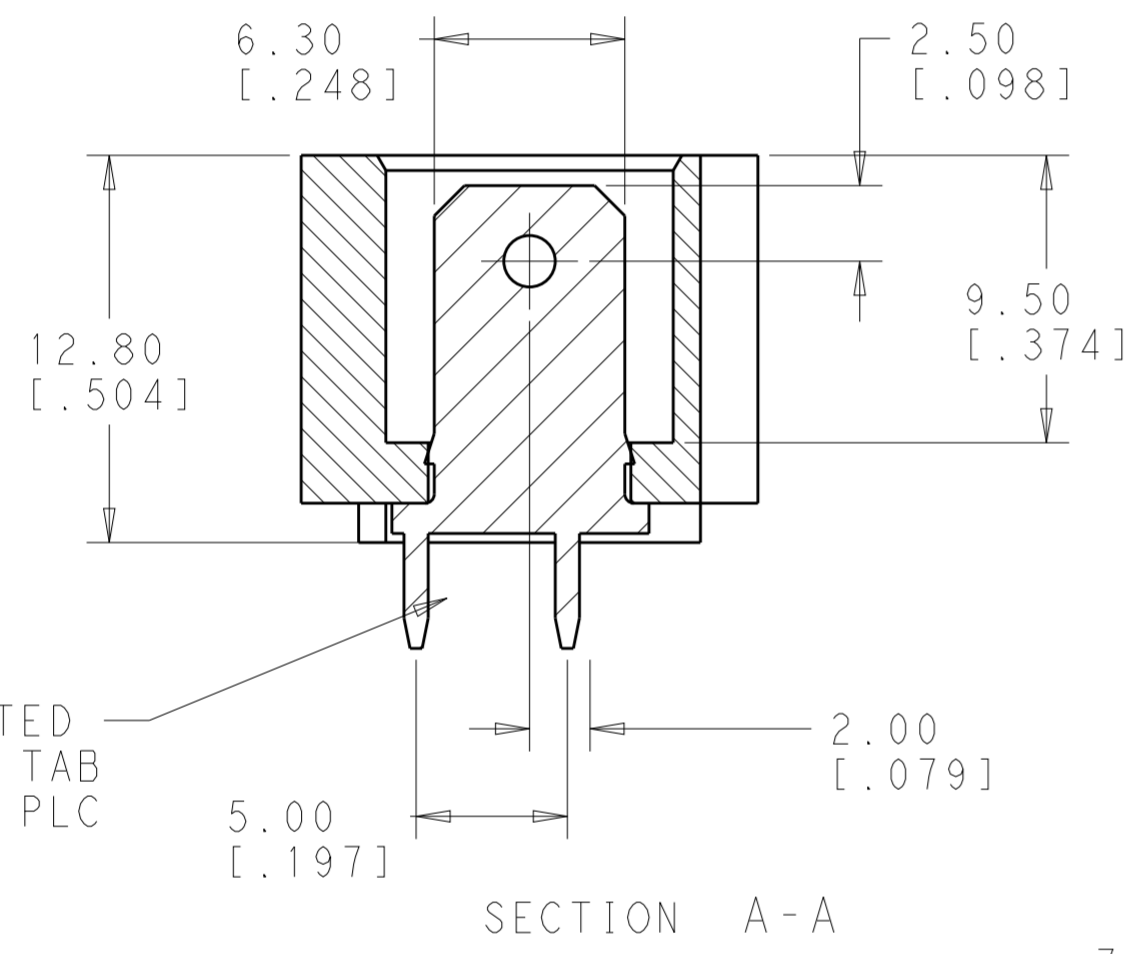

TIN PLATED BRASS TAB 3 PLC

SECTION A-A

1969478-1  
 PART NO.

THIS DRAWING IS A CONTROLLED DOCUMENT.		DWN JR RUTH 29AUG2011	TE Connectivity	
DIMENSIONS: mm[inches]		CHK J HUMMEL 29AUG2011		
TOLERANCES UNLESS OTHERWISE SPECIFIED:		APVD J HUMMEL 29AUG2011	NAME ASSEMBLY, TAB HEADER, 7MM SILO POWER CORD, 6.35 SERIES, 3 POS	
0 PLC ±		PRODUCT SPEC -	SIZE CAGE CODE DRAWING NO RESTRICTED TO	
1 PLC ±0.5		APPLICATION SPEC -	A200779 C-1969478	
2 PLC ±0.13		WEIGHT -	SCALE 4:1 SHEET 1 OF 1 REV 6	
3 PLC ±		CUSTOMER DRAWING		
4 PLC ±				
ANGLES ±				
FINISH				