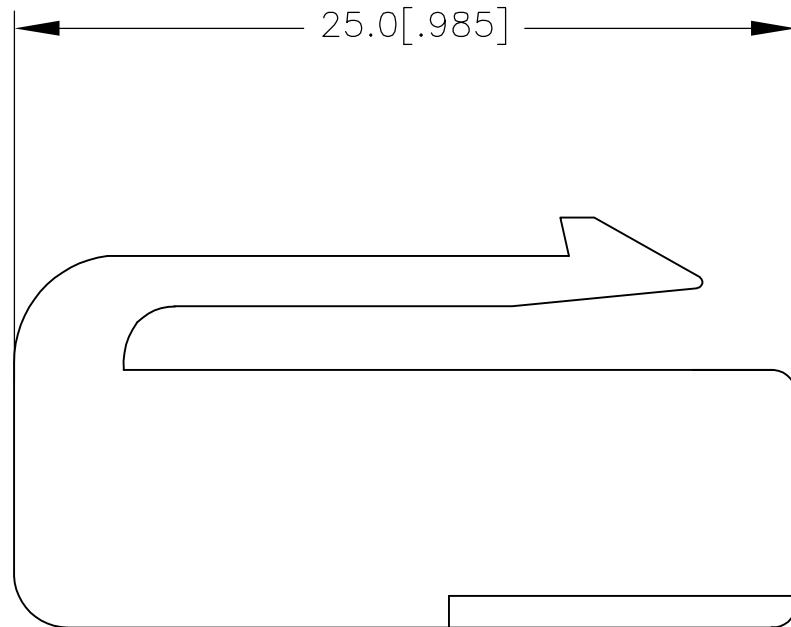

THIS DRAWING IS UNPUBLISHED.

RELEASED FOR PUBLICATION

-. -. .

REVISIONS

© COPYRIGHT - By -

ALL RIGHTS RESERVED.

P	LTR	DESCRIPTION	DATE	DWN	APVD
	A	NEW DRAWING	29NOV2016	RS	TD

LIGHT-GRAY	6-176987-6
GRAY	176987-6
BLUE	176987-5
GREEN	176987-4
BROWN	176987-3
BLACK	176987-2
NATURAL(WHITE)	176987-1
COLOUR	PART NUMBER

THIS DRAWING IS A CONTROLLED DOCUMENT.		DWN RAVI S 29NOV2016	 TE Connectivity			
DIMENSIONS: mm [INCHES]		CHK LI DAISY 29NOV2016				
		APVD DING TIM 29NOV2016				
TOLERANCES UNLESS OTHERWISE SPECIFIED:		NAME 250 DBL LOCK CONN. 1POS. PLUG HSG				
0 PLC ± - 1 PLC ± 0.5 [.020] 2 PLC ± - 3 PLC ± 0.5 [.020] 4 PLC ± - ANGLES ± -		PRODUCT SPEC -	RESTRICTED TO -			
MATERIAL 66 NYLON		FINISH SEE TABLE	APPLICATION SPEC -	SIZE A3	CAGE CODE 00779	DRAWING NO C-176987
CUSTOMER DRAWING			WEIGHT -	SCALE NTS	SHEET 1 OF 1	REV A