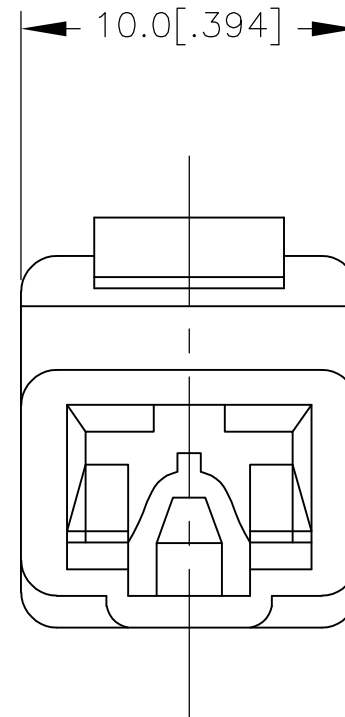

THIS DRAWING IS UNPUBLISHED.

RELEASED FOR PUBLICATION

-. -. .

REVISIONS

© COPYRIGHT - By -

ALL RIGHTS RESERVED.

P	LTR	DESCRIPTION	DATE	DWN	APVD
	A	NEW DRAWING	29NOV2016	RS	TD

LIGHT-GRAY	6-176987-6
GRAY	176987-6
BLUE	176987-5
GREEN	176987-4
BROWN	176987-3
BLACK	176987-2
NATURAL(WHITE)	176987-1
COLOUR	PART NUMBER

THIS DRAWING IS A CONTROLLED DOCUMENT.		DWN RAVI S 29NOV2016	 TE Connectivity			
DIMENSIONS: mm [INCHES]		CHK LI DAISY 29NOV2016				
		APVD DING TIM 29NOV2016				
TOLERANCES UNLESS OTHERWISE SPECIFIED:		NAME 250 DBL LOCK CONN. 1POS. PLUG HSG				
0 PLC ± - 1 PLC ± 0.5 [.020] 2 PLC ± - 3 PLC ± 0.5 [.020] 4 PLC ± - ANGLES ± -		PRODUCT SPEC -	RESTRICTED TO -			
MATERIAL 66 NYLON		FINISH SEE TABLE	APPLICATION SPEC -	SIZE A3	CAGE CODE 00779	DRAWING NO C-176987
CUSTOMER DRAWING			WEIGHT -	SCALE NTS	SHEET 1 OF 1	REV A