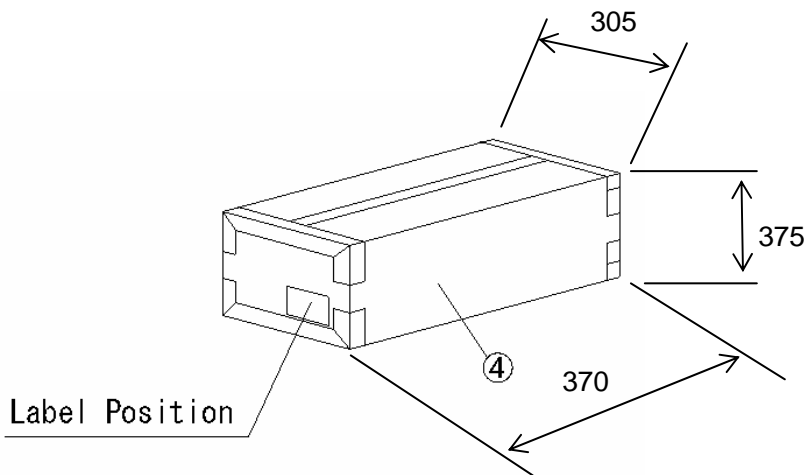

### 1. Inner Package

50 pcs / 1Tray  
(Material : PS)

50 pcs / 1Tray x 10Trays x 2Boxes  
Total : 1,000 pcs

### 2. External Package

Total : 1,000 pcs / Shipping Box  
Gross : 16.16 kg

Dimensions unit : mm

ITEM No	DESCRIPTION	AMP PART No.	QTY.
①	TRAY	2-1440817-8	20
②	LID	3-1440806-7	20
③	INSIDE CARTON	2-1440817-4	2
④	OUTSIDE CARTON	2-1440817-6	1